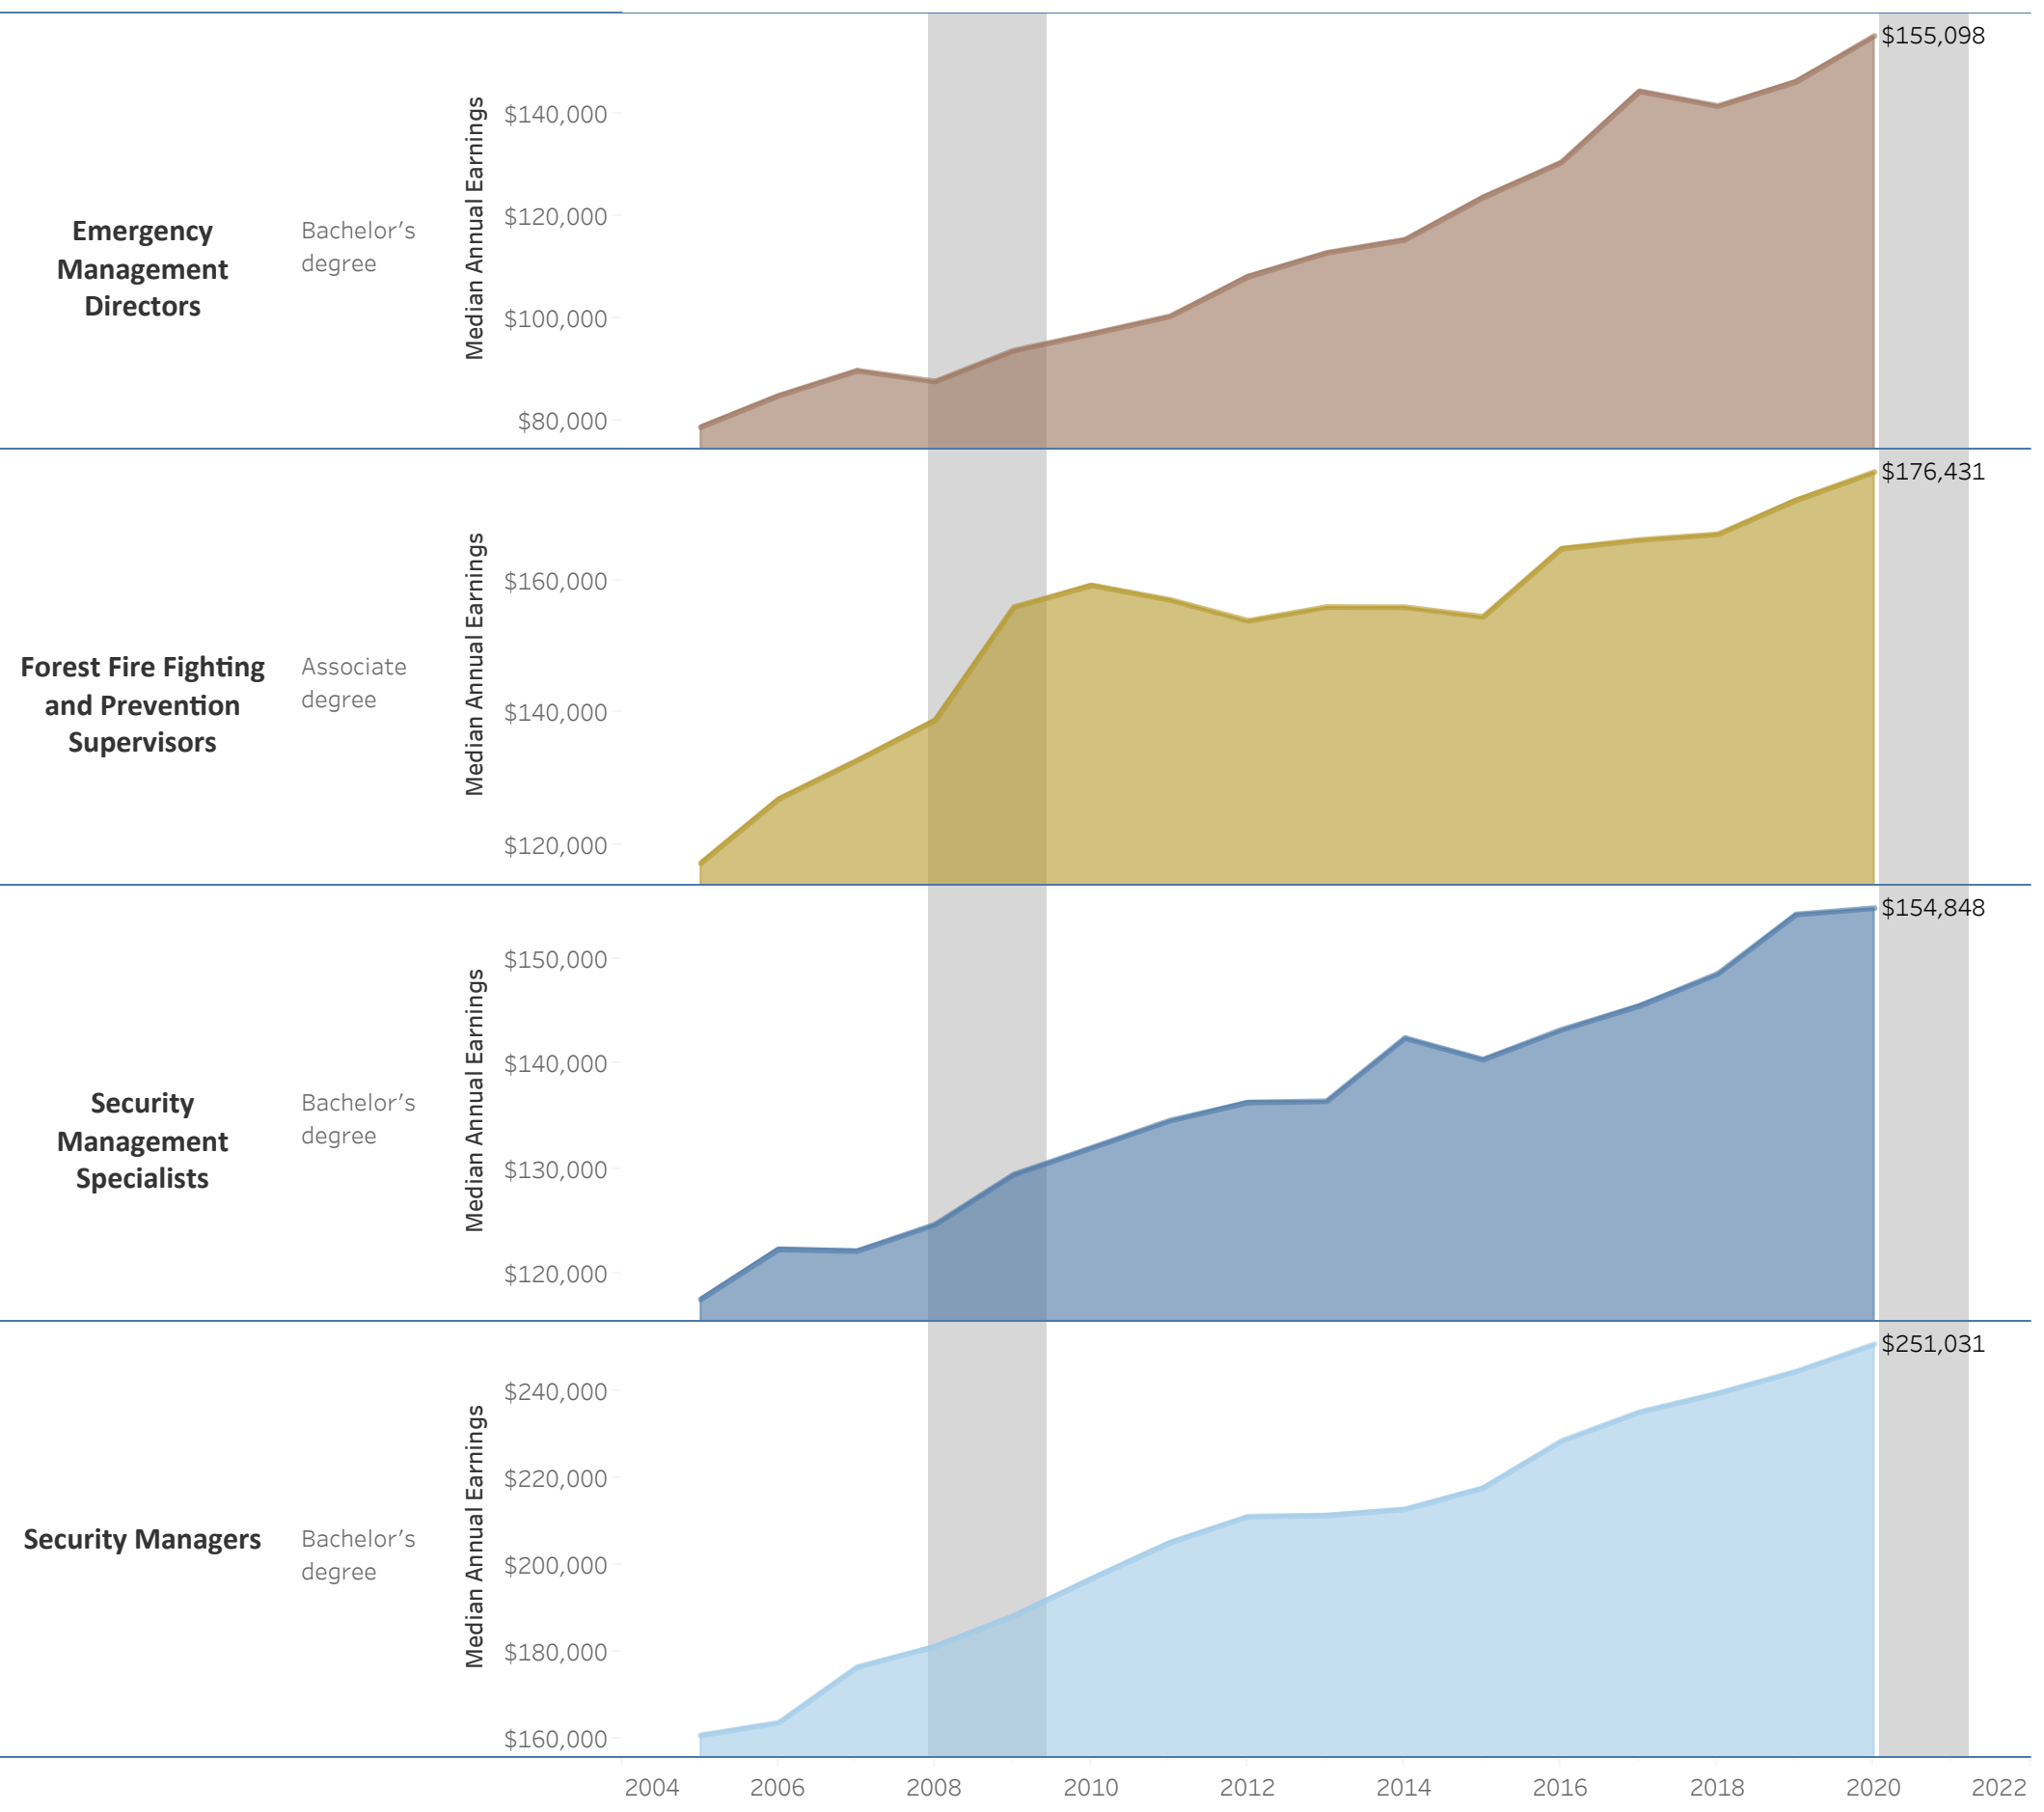

Bucks County Community College: Business & Innovation Associate of Arts: Emergency Management (AA.2178)

Vertical shaded areas indicate recessions, the 2020 recession is ongoing. All 2020 data is forecasted.

Region includes 5 NJ and 67 PA counties:

Burlington, Camden, Gloucester, Mercer, Middlesex, Adams, Allegheny, Armstrong, Beaver, Bedford, Berks, Blair, Bradford, Bucks, Butler, Cambria, Cameron, Carbon, Centre, Chester, Clarion, Clearfield, Clinton, Columbia, Crawford, Cumberland, Dauphin, Delaware, Elk, Erie, Fayette, Forest, Franklin, Fulton, Greene, Huntingdon, Indiana, Jefferson, Juniata, Lackawanna, Lancaster, Lawrence, Lebanon, Lehigh, Luzerne, Lycoming, McKean, Mercer, Mifflin, Monroe, Montgomery, Montour, Northampton, Northumberland, Perry, Philadelphia, Pike, Potter, Schuylkill, Snyder, Somerset, Sullivan, Susquehanna, Tioga, Union, Venango, Warren, Washington, Wayne, Westmoreland, Wyoming, York