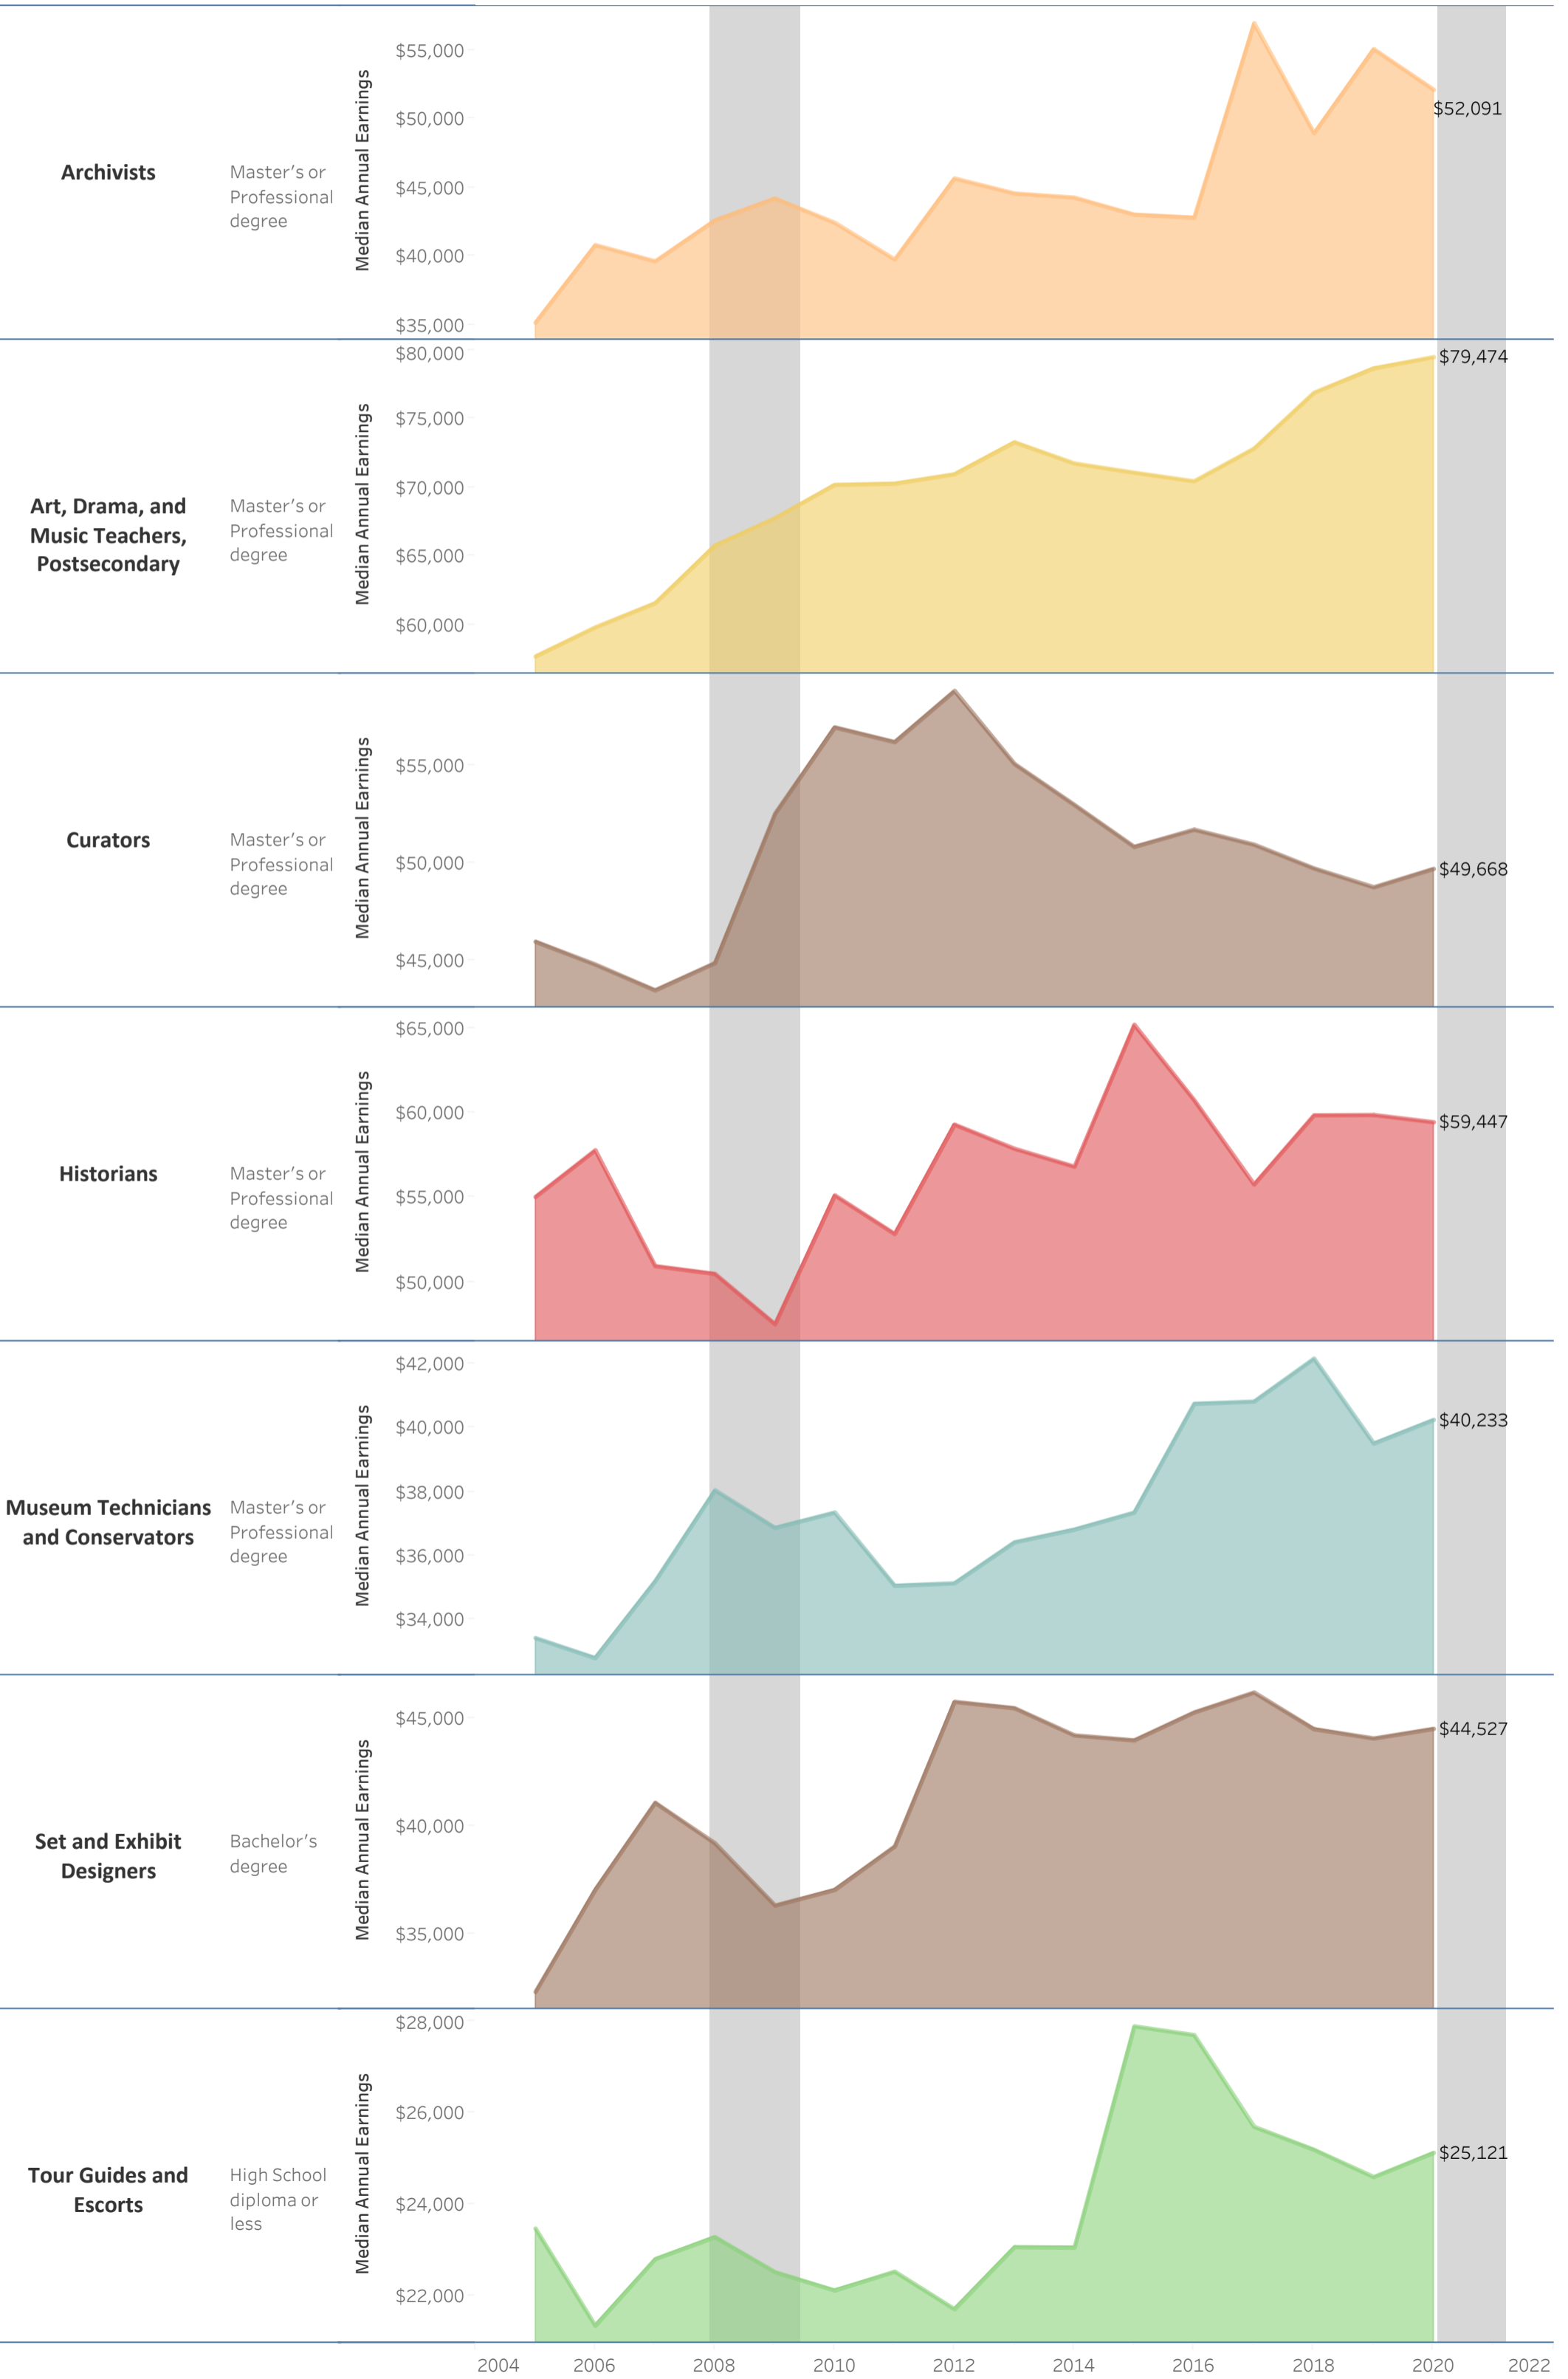

Bucks County Community College: Arts

Associate of Arts: Art and Art History (AA.1201)

Vertical shaded areas indicate recessions, the 2020 recession is ongoing. All 2020 data is forecasted.

Region includes 5 NJ and 67 PA counties:

Burlington, Camden, Gloucester, Mercer, Middlesex, Adams, Allegheny, Armstrong, Beaver, Bedford, Berks, Blair, Bradford, Bucks, Butler, Cambria, Cameron, Carbon, Centre, Chester, Clarion, Clearfield, Clinton, Columbia, Crawford, Cumberland, Dauphin, Delaware, Elk, Erie, Fayette, Forest, Franklin, Fulton, Greene, Huntingdon, Indiana, Jefferson, Juniata, Lackawanna, Lancaster, Lawrence, Lebanon, Lehigh, Luzerne, Lycoming, McKean, Mercer, Mifflin, Monroe, Montgomery, Montour, Northampton, Northumberland, Perry, Philadelphia, Pike, Potter, Schuylkill, Snyder, Somerset, Sullivan, Susquehanna, Tioga, Union, Venango, Warren, Washington, Wayne, Westmoreland, Wyoming, York