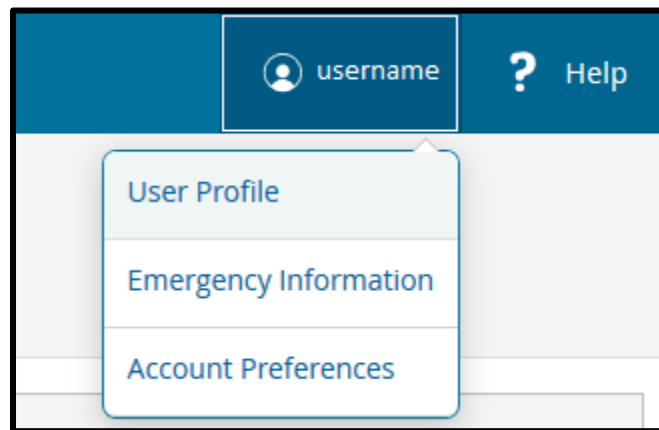

2. If prompted, sign in with your Bucks username and password.
3. Click your **Bucks username** in the upper right corner then click **User Profile**.