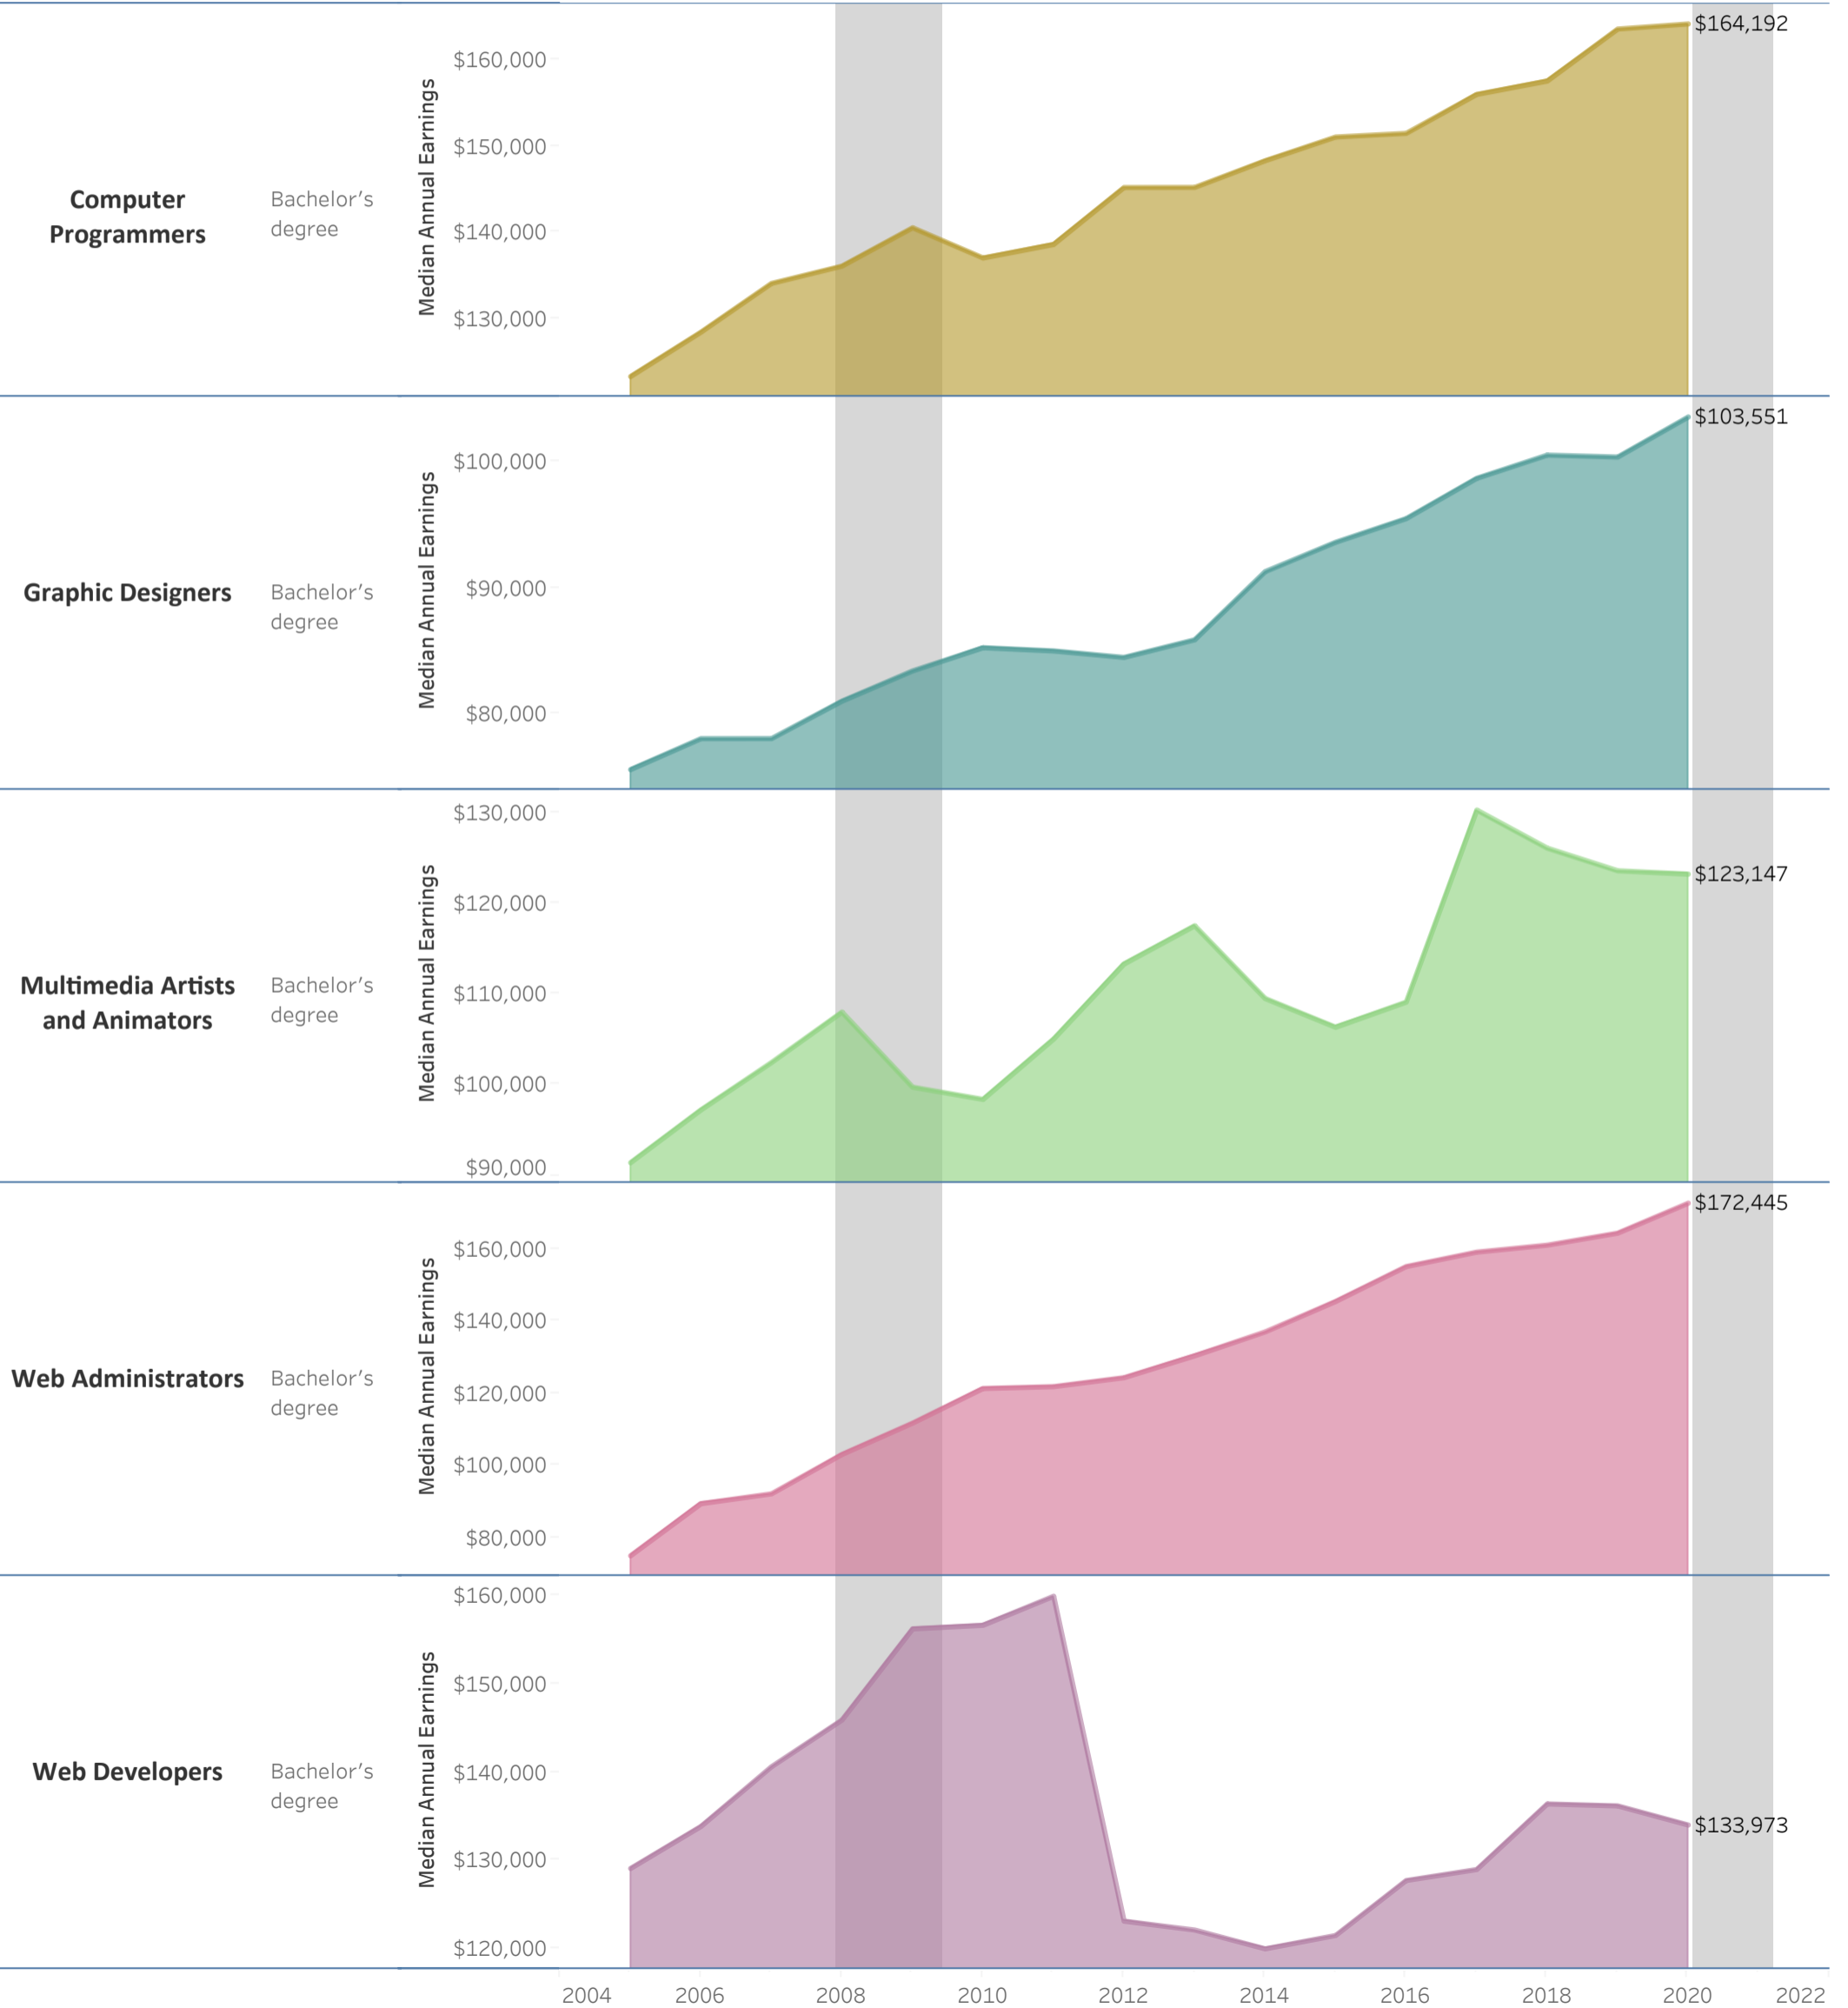

Bucks County Community College: Arts

Certificate: Web Design and Multimedia (CER.3147)

Vertical shaded areas indicate recessions, the 2020 recession is ongoing. All 2020 data is forecasted.

Region includes 5 NJ and 67 PA counties:

Burlington, Camden, Gloucester, Mercer, Middlesex, Adams, Allegheny, Armstrong, Beaver, Bedford, Berks, Blair, Bradford, Bucks, Butler, Cambria, Cameron, Carbon, Centre, Chester, Clarion, Clearfield, Clinton, Columbia, Crawford, Cumberland, Dauphin, Delaware, Elk, Erie, Fayette, Forest, Franklin, Fulton, Greene, Huntingdon, Indiana, Jefferson, Juniata, Lackawanna, Lancaster, Lawrence, Lebanon, Lehigh, Luzerne, Lycoming, McKean, Mercer, Mifflin, Monroe, Montgomery, Montour, Northampton, Northumberland, Perry, Philadelphia, Pike, Potter, Schuylkill, Snyder, Somerset, Sullivan, Susquehanna, Tioga, Union, Venango, Warren, Washington, Wayne, Westmoreland, Wyoming, York