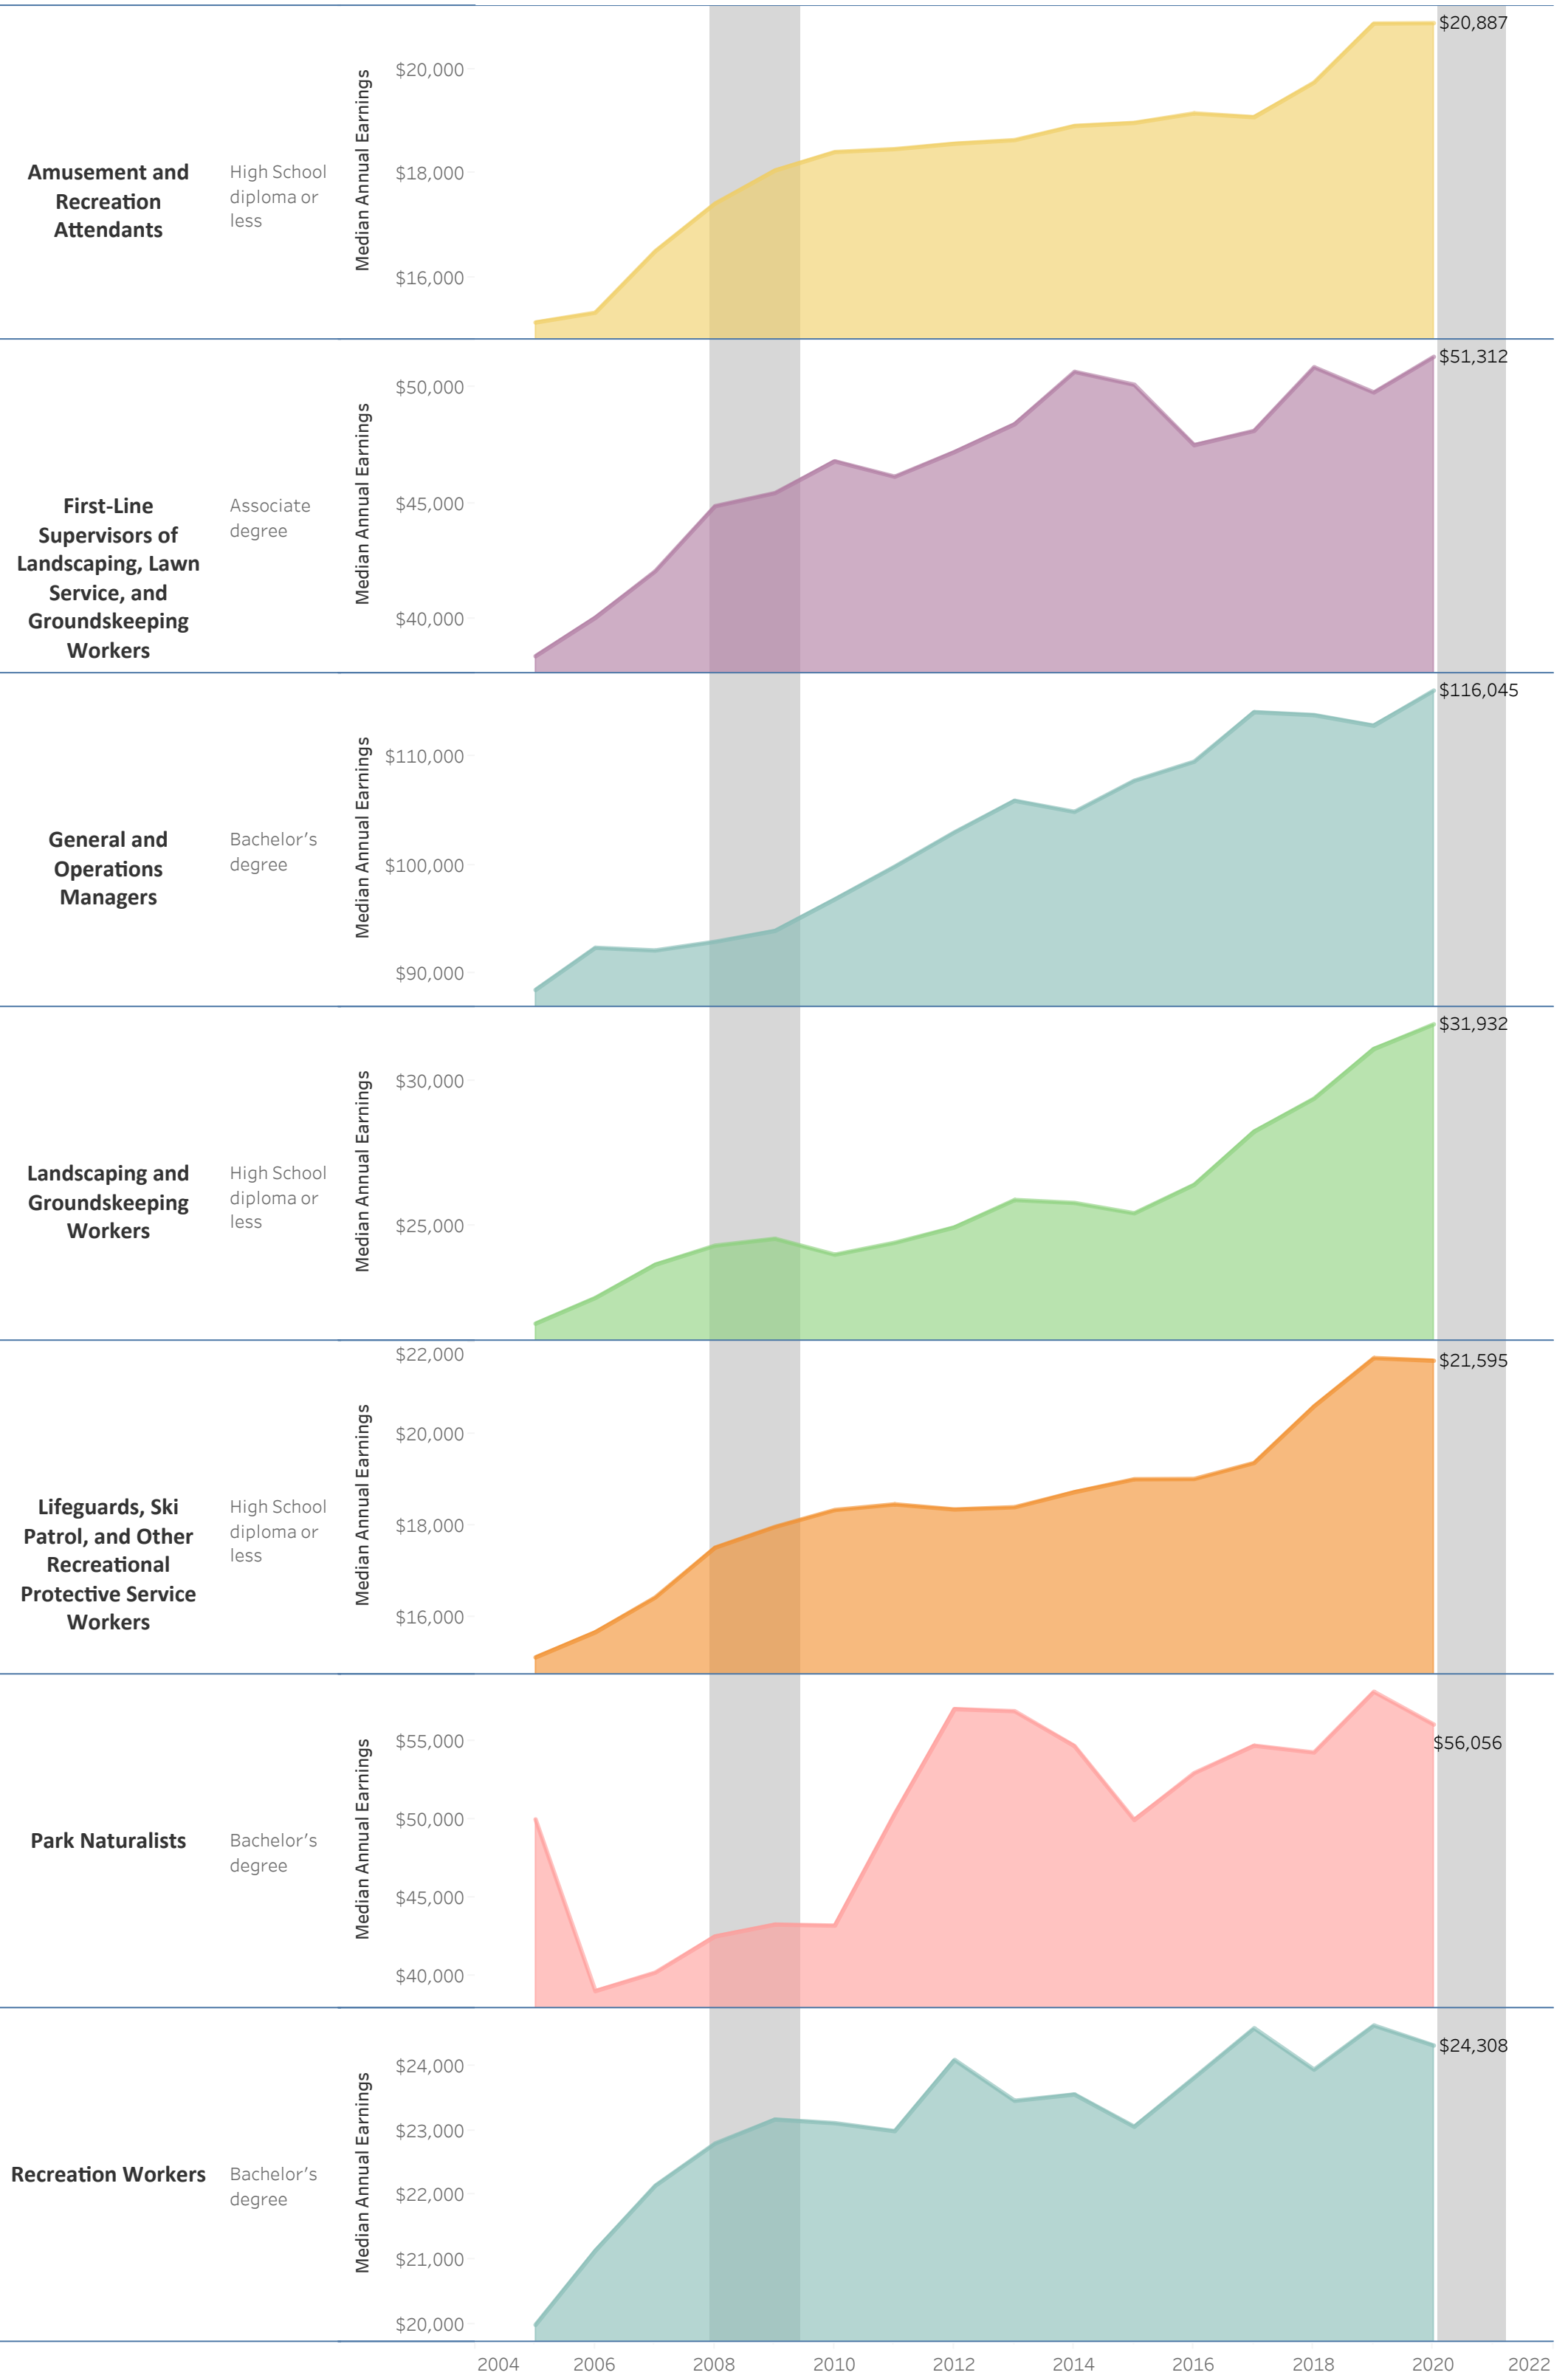

Bucks County Community College: Kinesiology & Sports Studies Certificate: Recreational Leadership (CER.3190)

Vertical shaded areas indicate recessions, the 2020 recession is ongoing. All 2020 data is forecasted.

Region includes 5 NJ and 67 PA counties:

Burlington, Camden, Gloucester, Mercer, Middlesex, Adams, Allegheny, Armstrong, Beaver, Bedford, Berks, Blair, Bradford, Bucks, Butler, Cambria, Cameron, Carbon, Centre, Chester, Clarion, Clearfield, Clinton, Columbia, Crawford, Cumberland, Dauphin, Delaware, Elk, Erie, Fayette, Forest, Franklin, Fulton, Greene, Huntingdon, Indiana, Jefferson, Juniata, Lackawanna, Lancaster, Lawrence, Lebanon, Lehigh, Luzerne, Lycoming, McKean, Mercer, Mifflin, Monroe, Montgomery, Montour, Northampton, Northumberland, Perry, Philadelphia, Pike, Potter, Schuylkill, Snyder, Somerset, Sullivan, Susquehanna, Tioga, Union, Venango, Warren, Washington, Wayne, Westmoreland, Wyoming, York