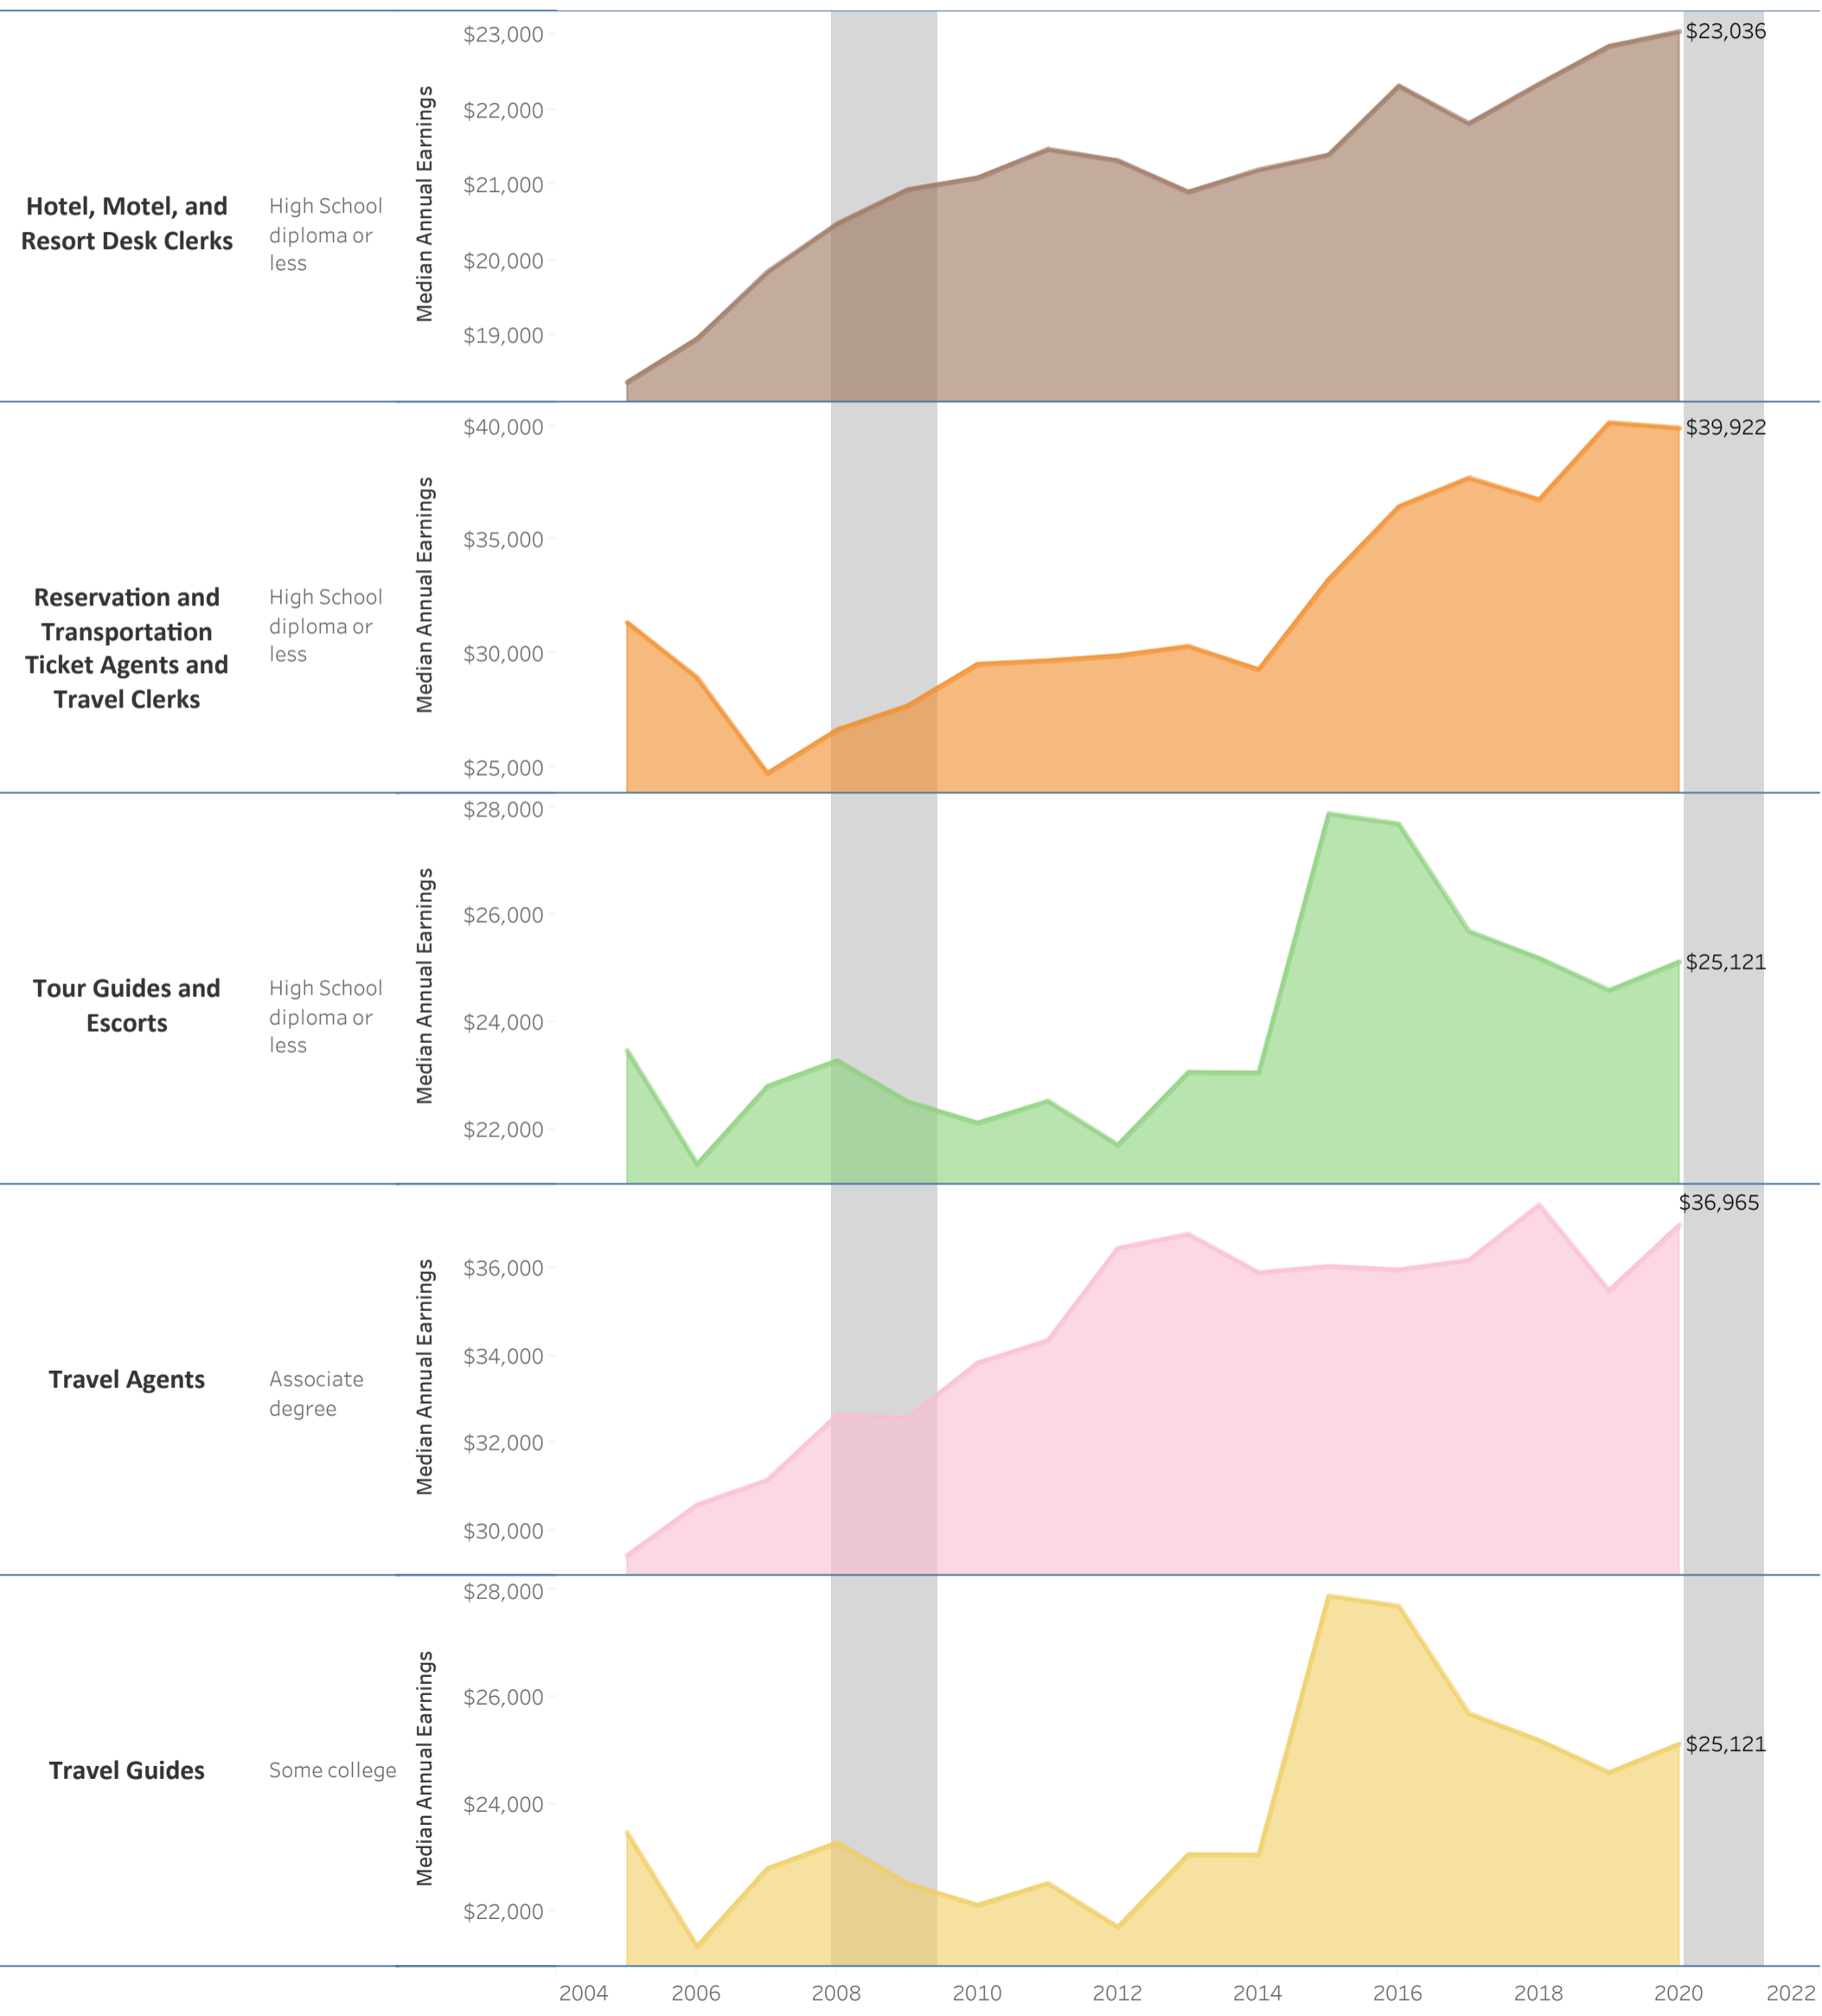

Bucks County Community College: Business & Innovation

Certificate: Meeting, Convention and Event Planning (CER.3172)

Vertical shaded areas indicate recessions, the 2020 recession is ongoing. All 2020 data is forecasted.

Region includes 5 NJ and 67 PA counties:

Burlington, Camden, Gloucester, Mercer, Middlesex, Adams, Allegheny, Armstrong, Beaver, Bedford, Berks, Blair, Bradford, Bucks, Butler, Cambria, Cameron, Carbon, Centre, Chester, Clarion, Clearfield, Clinton, Columbia, Crawford, Cumberland, Dauphin, Delaware, Elk, Erie, Fayette, Forest, Franklin, Fulton, Greene, Huntingdon, Indiana, Jefferson, Juniata, Lackawanna, Lancaster, Lawrence, Lebanon, Lehigh, Luzerne, Lycoming, McKean, Mercer, Mifflin, Monroe, Montgomery, Montour, Northampton, Northumberland, Perry, Philadelphia, Pike, Potter, Schuylkill, Snyder, Somerset, Sullivan, Susquehanna, Tioga, Union, Venango, Warren, Washington, Wayne, Westmoreland, Wyoming, York