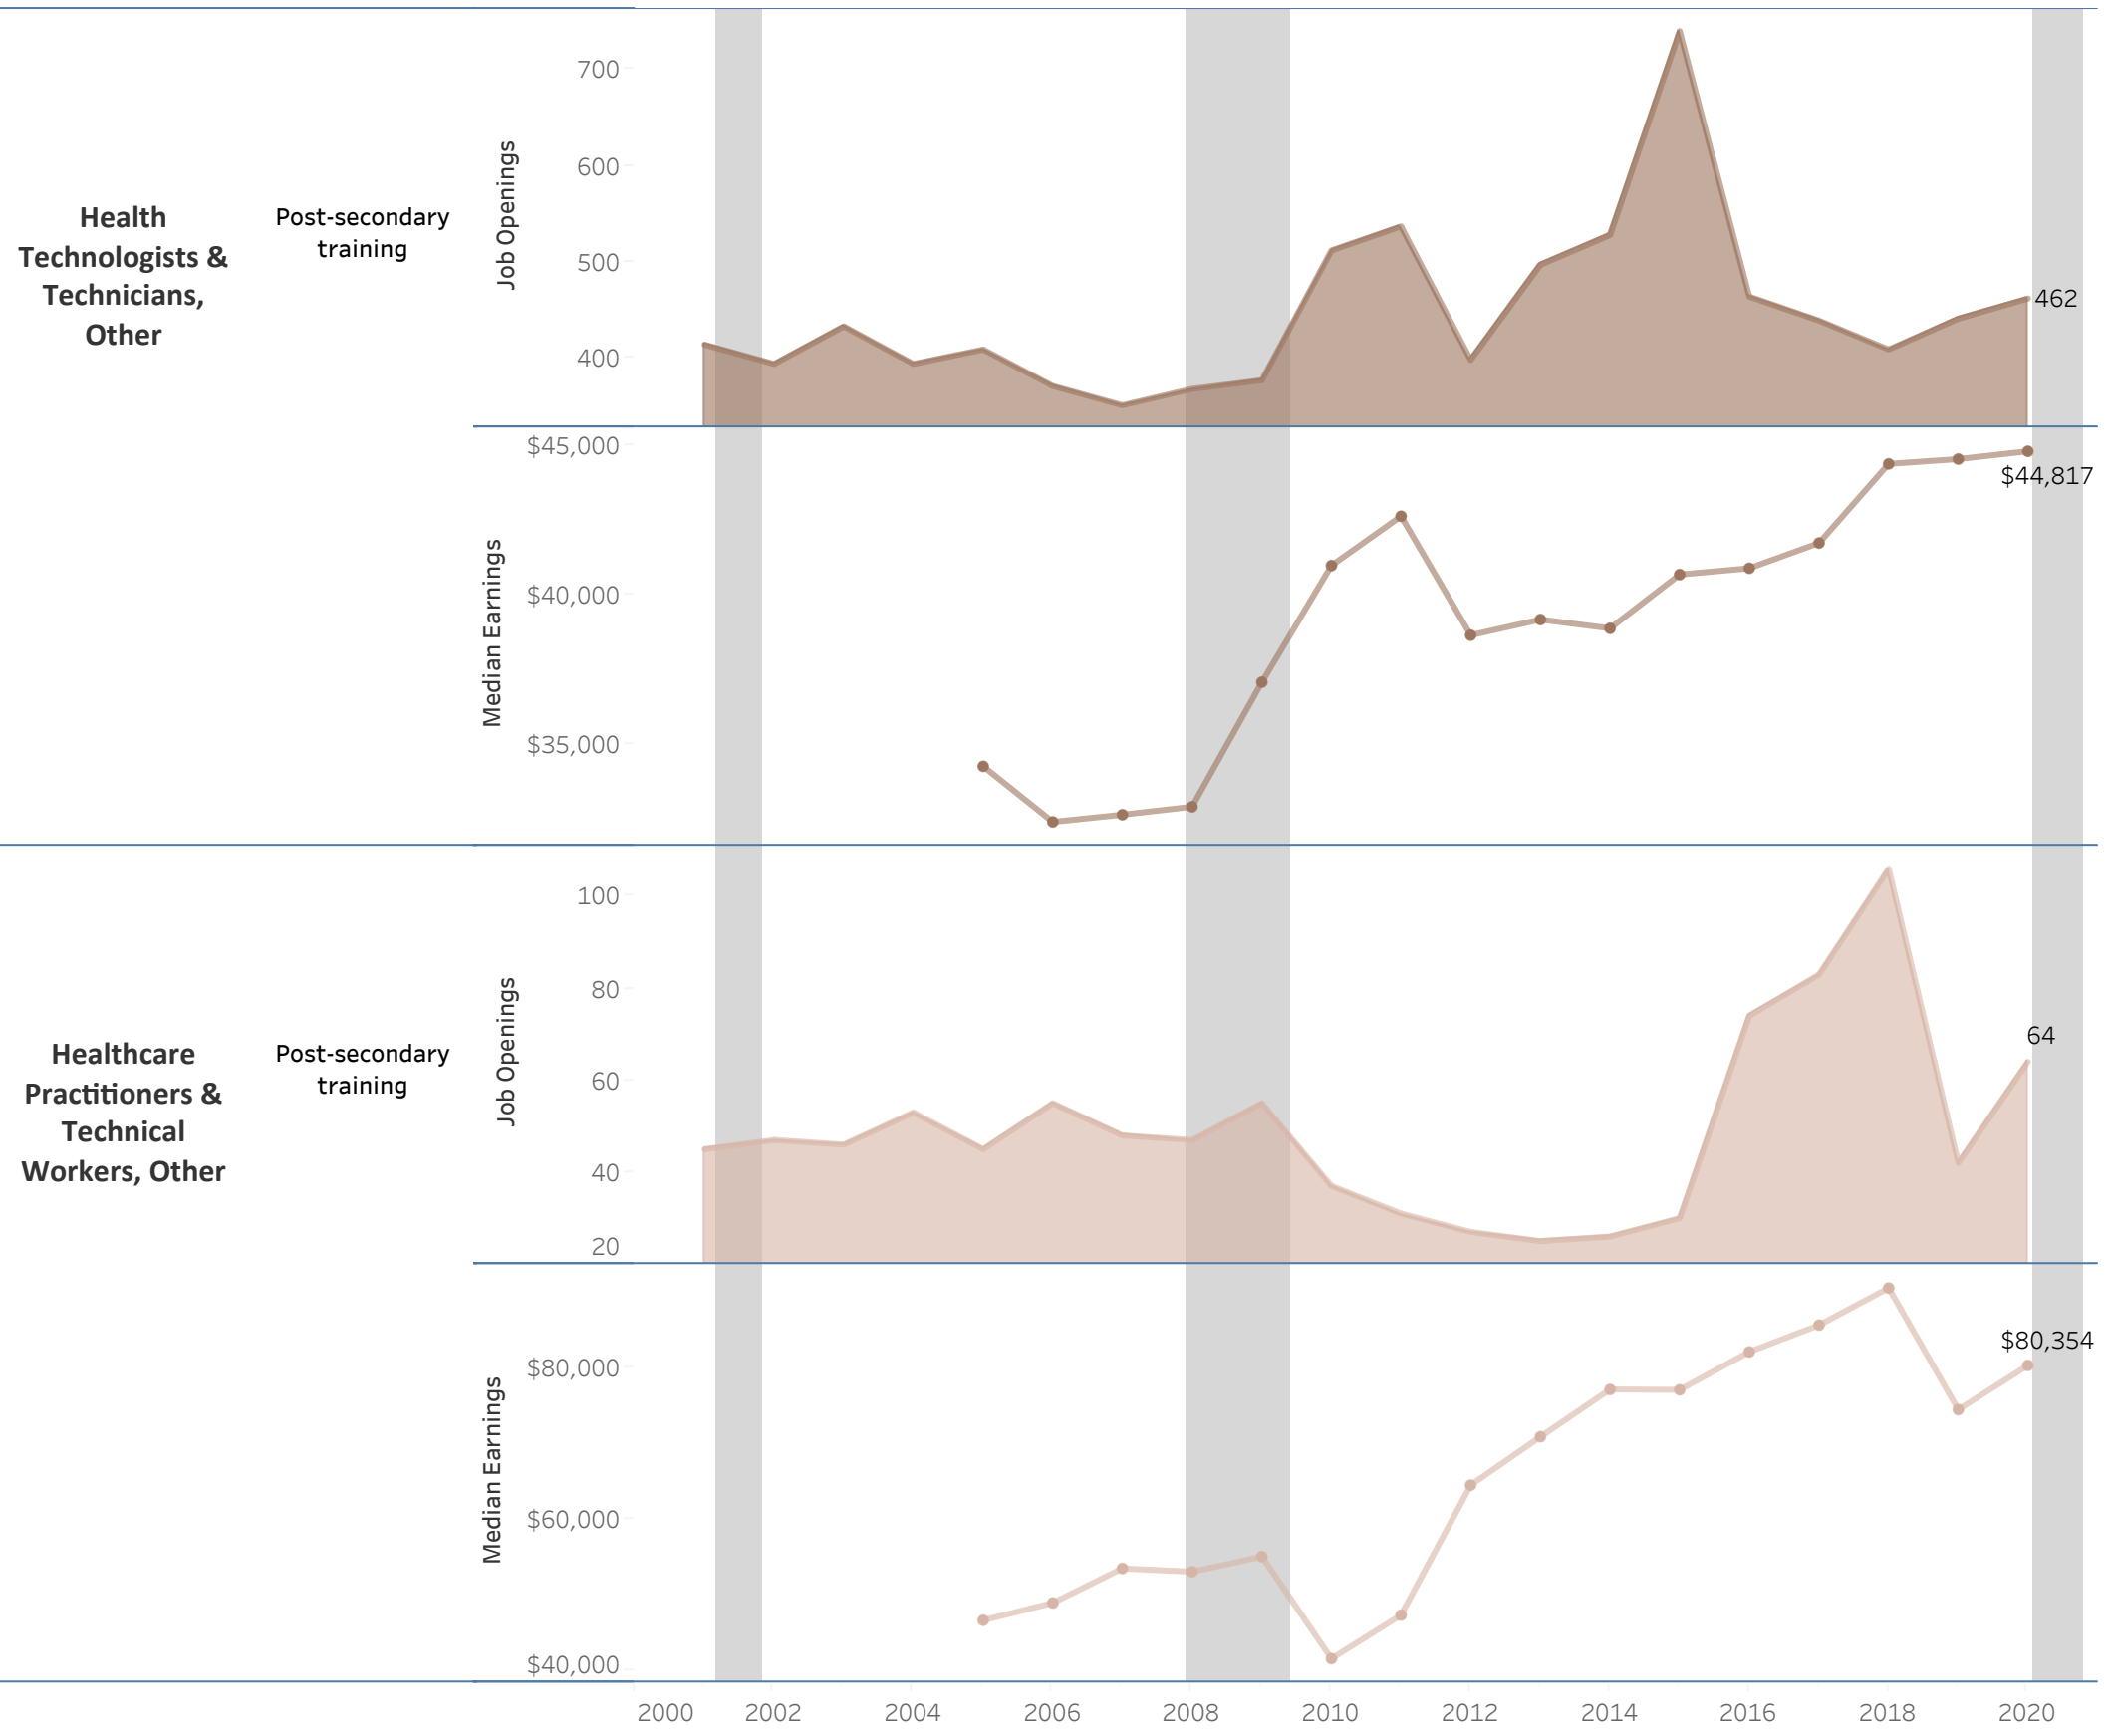

Bucks County Community College: Health Sciences Certificate: Computed Tomography (CER.3200)

Vertical shaded areas indicate recessions, the 2020 recession is ongoing. All 2020 data is forecasted.

Source: Bucks County Community College (Annual Median Earnings 2020 Forecast), EMSI (Annual Openings, Annual Median Earnings), PA Dept. of Labor (PA CIP SOC Crosswalk 2020)