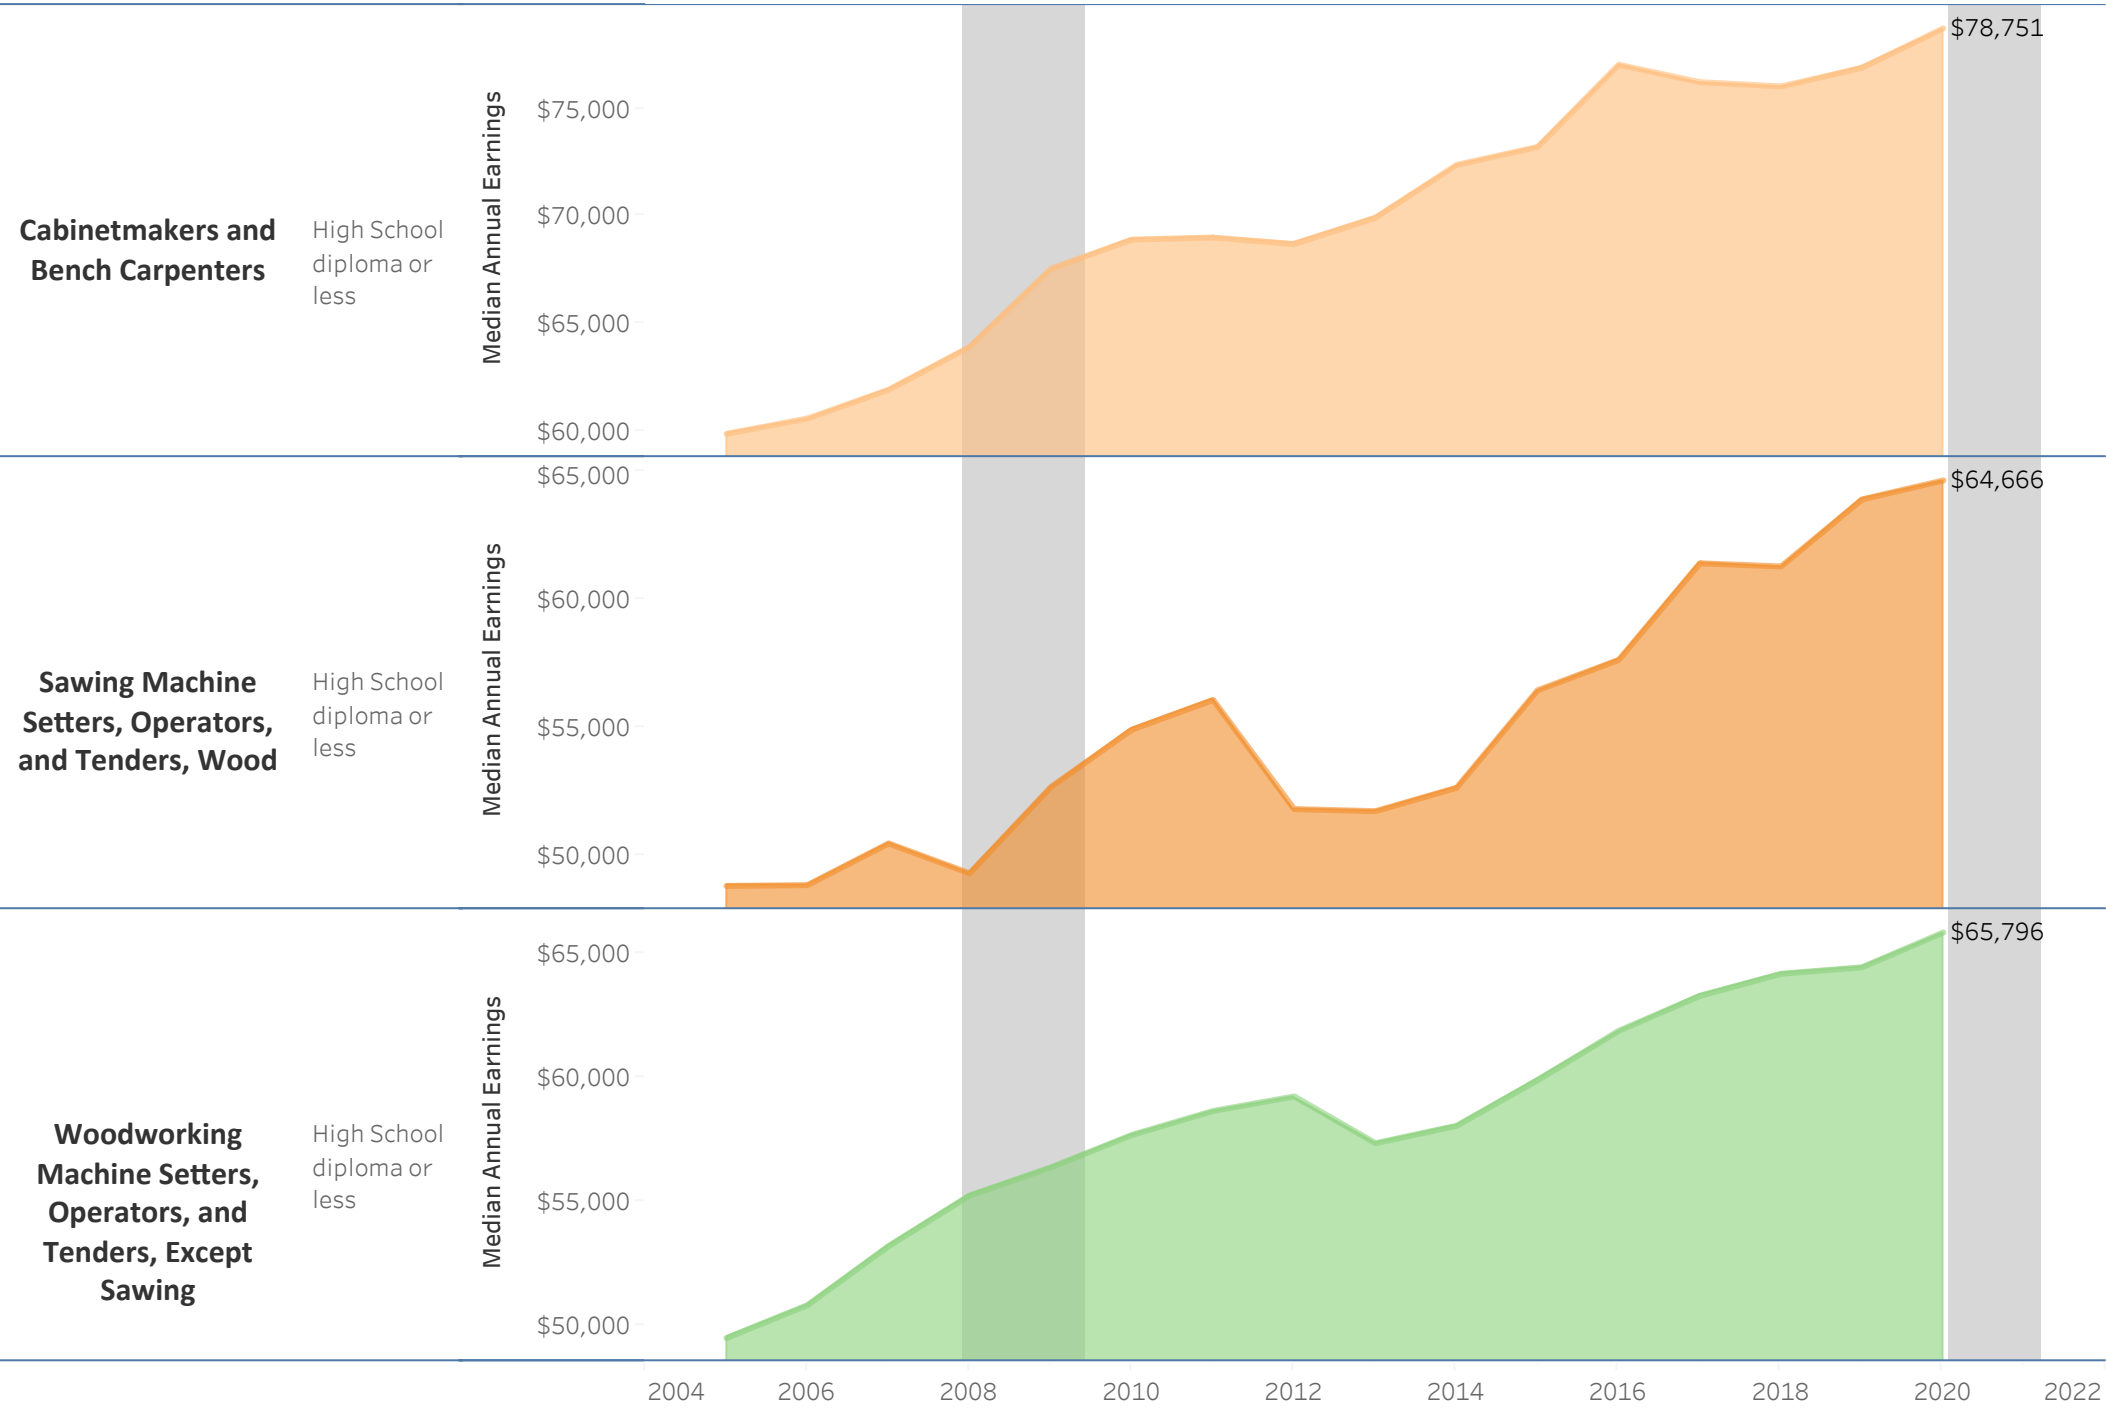

Bucks County Community College: Arts

Associate of Fine Arts: Fine Woodworking (AFA.1187)

Vertical shaded areas indicate recessions, the 2020 recession is ongoing. All 2020 data is forecasted.

Region includes 5 NJ and 67 PA counties:

Burlington, Camden, Gloucester, Mercer, Middlesex, Adams, Allegheny, Armstrong, Beaver, Bedford, Berks, Blair, Bradford, Bucks, Butler, Cambria, Cameron, Carbon, Centre, Chester, Clarion, Clearfield, Clinton, Columbia, Crawford, Cumberland, Dauphin, Delaware, Elk, Erie, Fayette, Forest, Franklin, Fulton, Greene, Huntingdon, Indiana, Jefferson, Juniata, Lackawanna, Lancaster, Lawrence, Lebanon, Lehigh, Luzerne, Lycoming, McKean, Mercer, Mifflin, Monroe, Montgomery, Montour, Northampton, Northumberland, Perry, Philadelphia, Pike, Potter, Schuylkill, Snyder, Somerset, Sullivan, Susquehanna, Tioga, Union, Venango, Warren, Washington, Wayne, Westmoreland, Wyoming, York