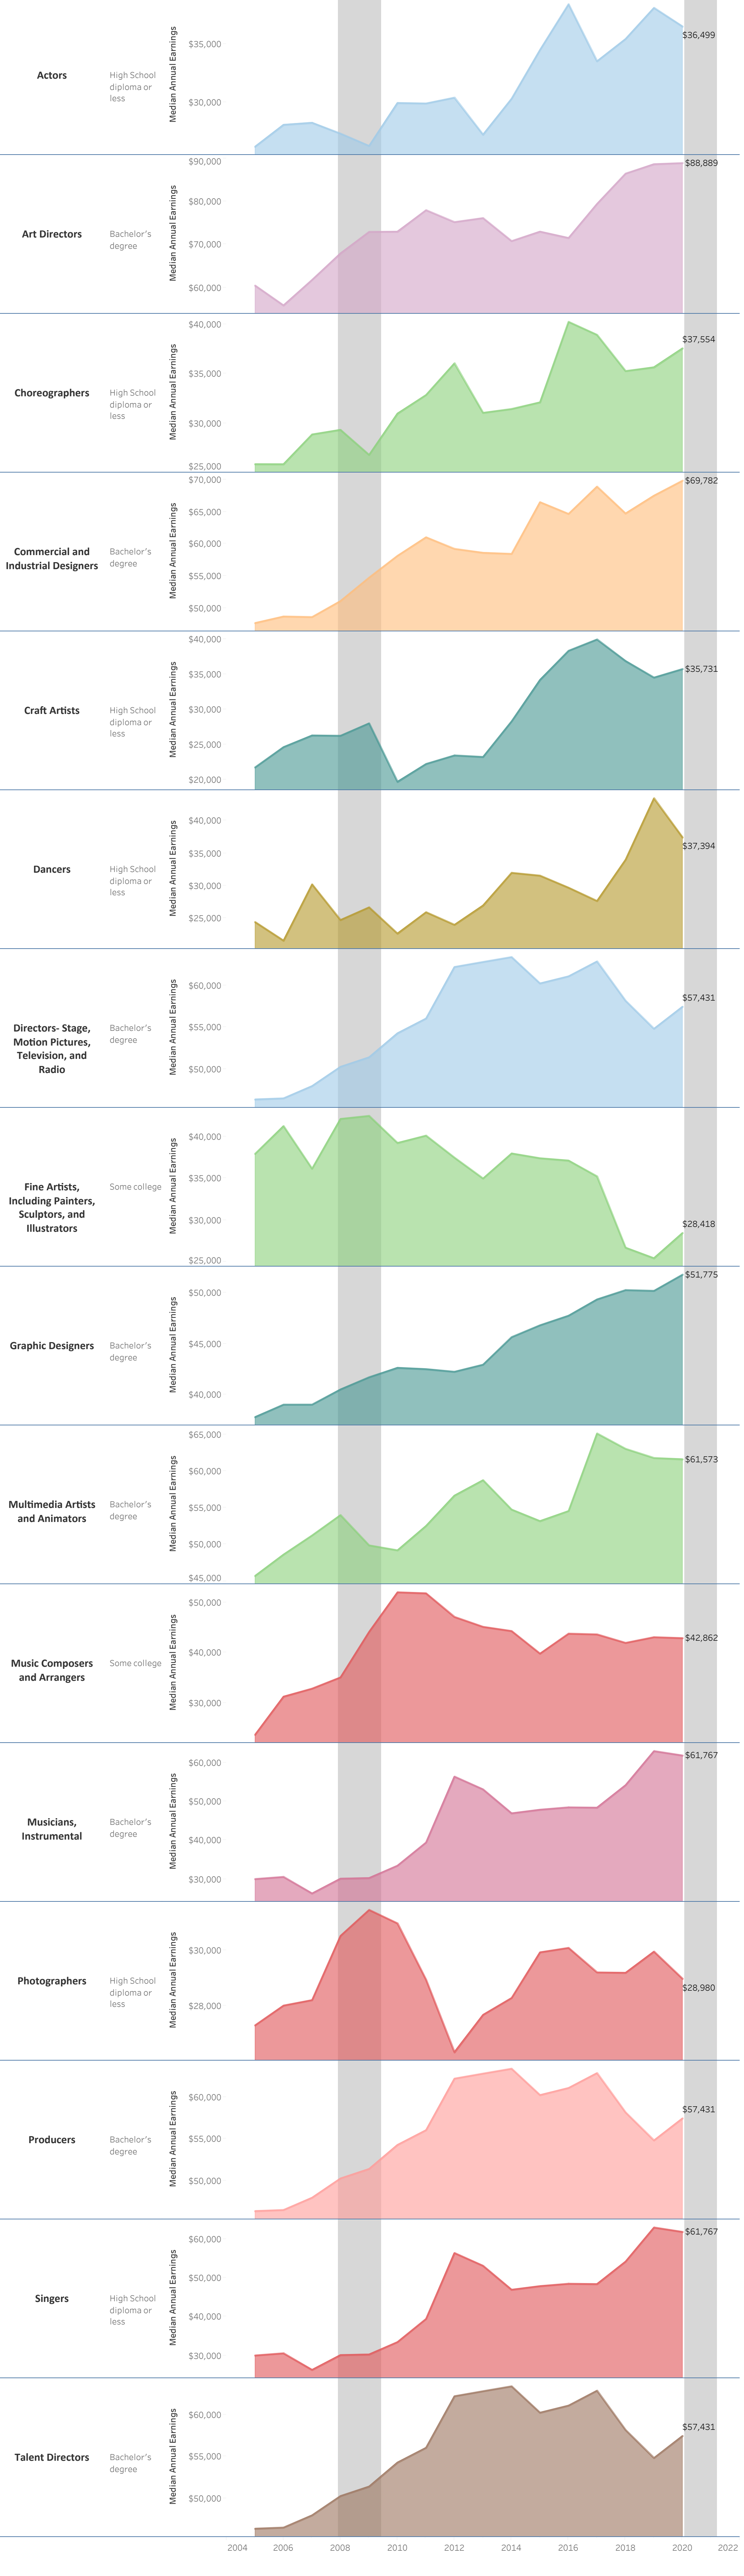

Bucks County Community College: Arts

Associate of Fine Arts: Fine Arts (AFA.1001)

Vertical shaded areas indicate recessions, the 2020 recession is ongoing. All 2020 data is forecasted.

Region includes 5 NJ and 67 PA counties:

Burlington, Camden, Gloucester, Mercer, Middlesex, Adams, Allegheny, Armstrong, Beaver, Bedford, Berks, Blair, Bradford, Bucks, Butler, Cambria, Cameron, Carbon, Centre, Chester, Clarion, Clearfield, Clinton, Columbia, Crawford, Cumberland, Dauphin, Delaware, Elk, Erie, Fayette, Forest, Franklin, Fulton, Greene, Huntingdon, Indiana, Jefferson, Juniata, Lackawanna, Lancaster, Lawrence, Lebanon, Lehigh, Luzerne, Lycoming, McKean, Mercer, Mifflin, Monroe, Montgomery, Montour, Northampton, Northumberland, Perry, Philadelphia, Pike, Potter, Schuylkill, Snyder, Somerset, Sullivan, Susquehanna, Tioga, Union, Venango, Warren, Washington, Wayne, Westmoreland, Wyoming, York