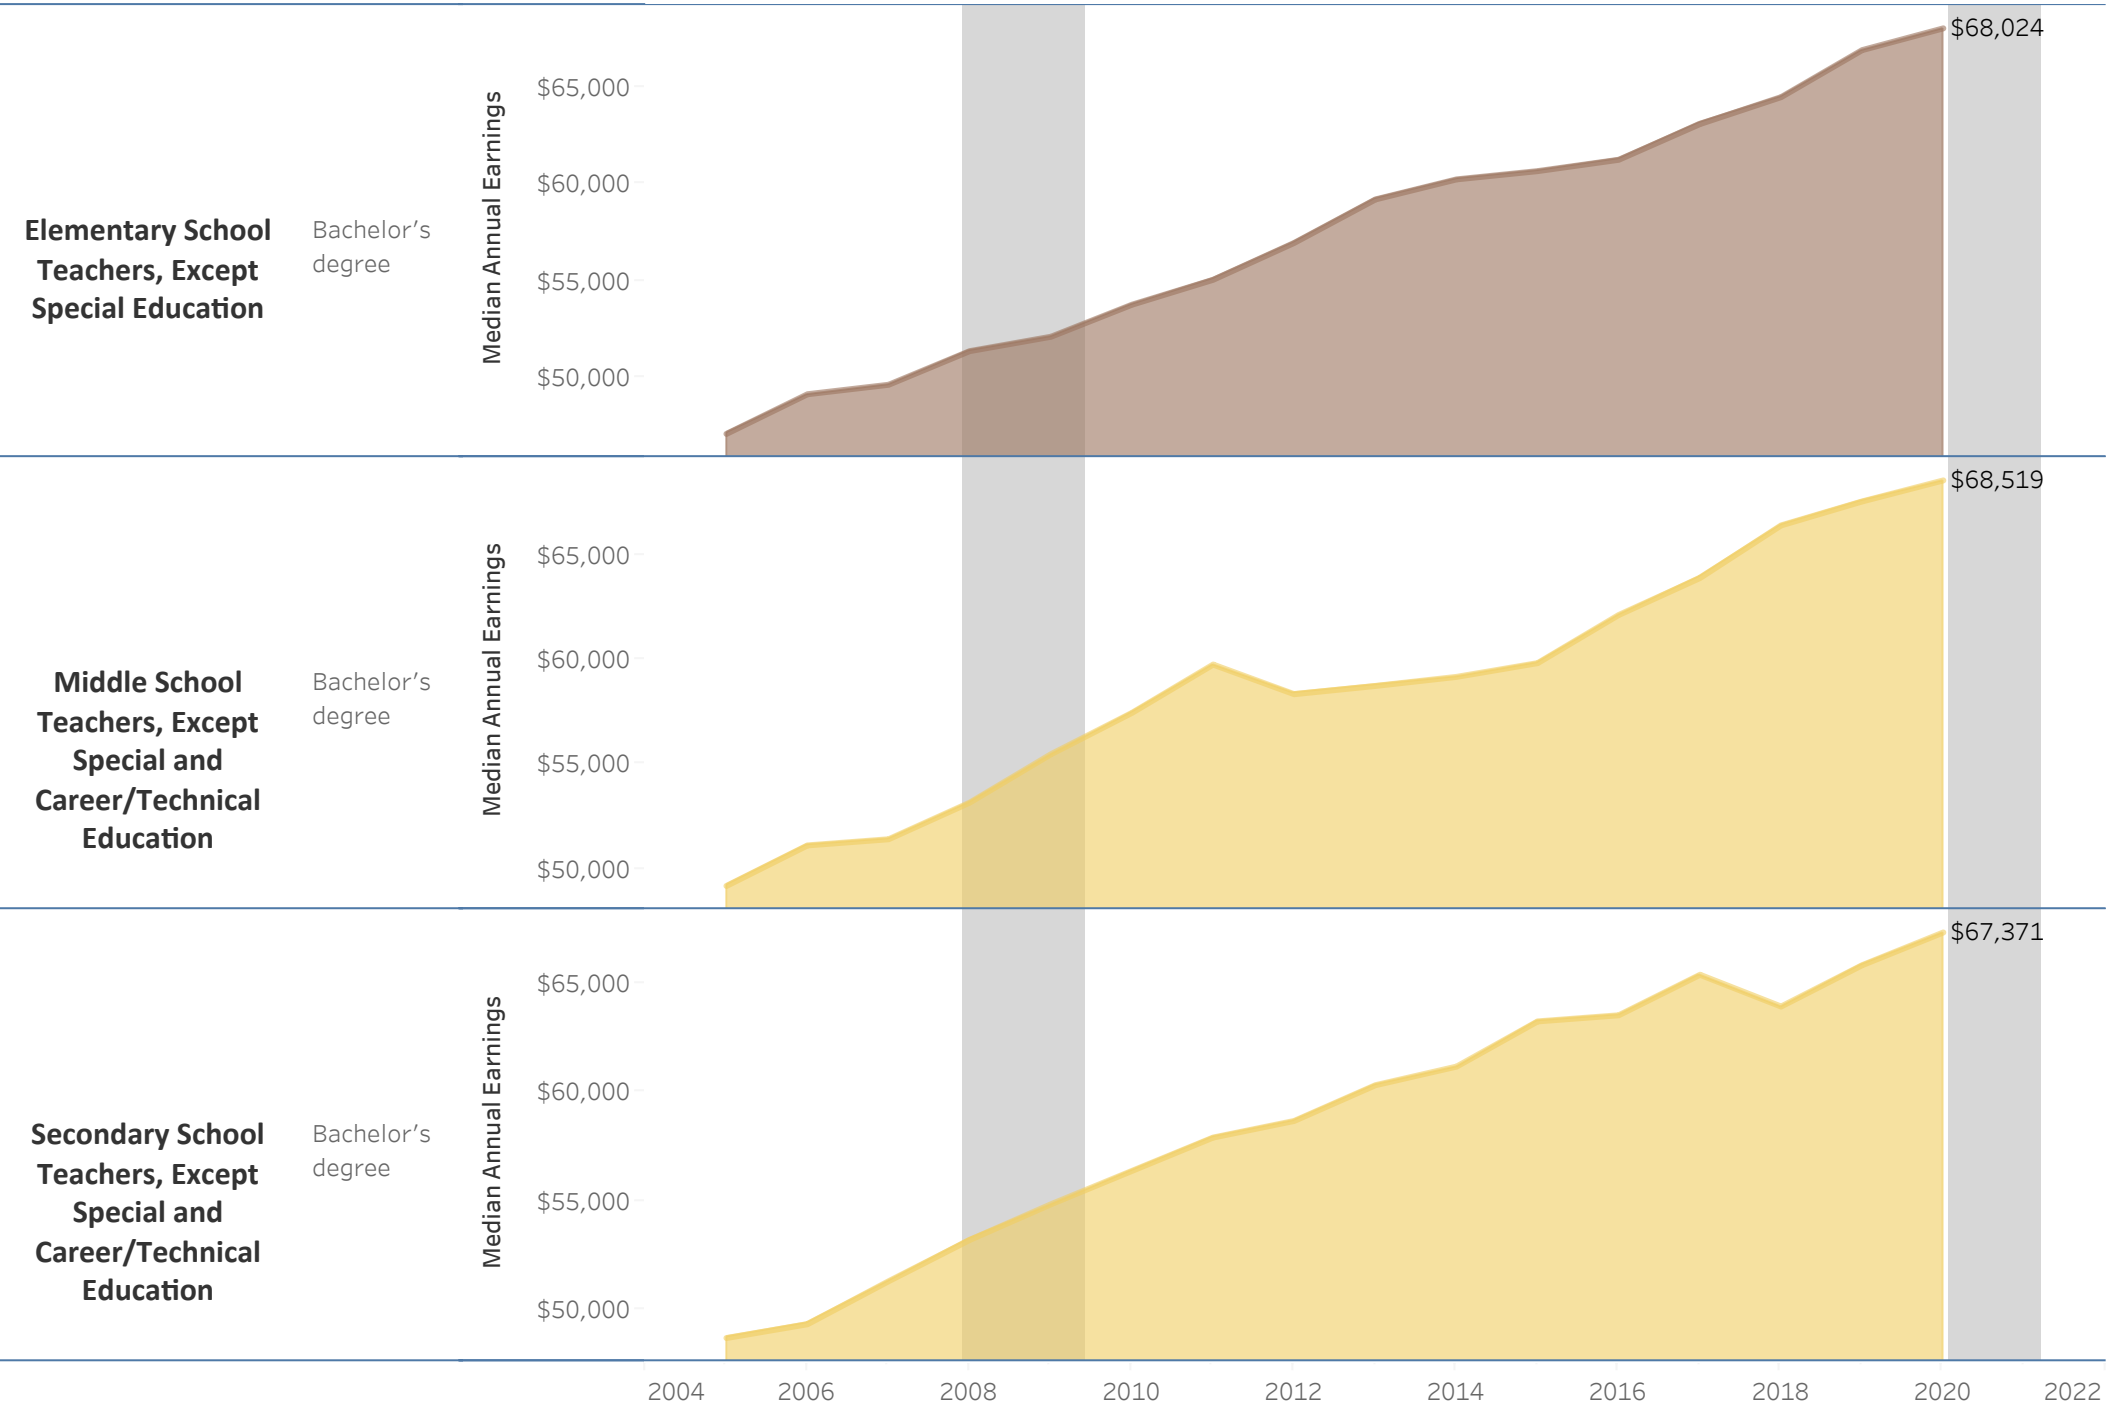

Bucks County Community College: STEM

Associate of Science: Secondary Education Mathematics (AS.1177)

Vertical shaded areas indicate recessions, the 2020 recession is ongoing. All 2020 data is forecasted.

Region includes 5 NJ and 67 PA counties:

Burlington, Camden, Gloucester, Mercer, Middlesex, Adams, Allegheny, Armstrong, Beaver, Bedford, Berks, Blair, Bradford, Bucks, Butler, Cambria, Cameron, Carbon, Centre, Chester, Clarion, Clearfield, Clinton, Columbia, Crawford, Cumberland, Dauphin, Delaware, Elk, Erie, Fayette, Forest, Franklin, Fulton, Greene, Huntingdon, Indiana, Jefferson, Juniata, Lackawanna, Lancaster, Lawrence, Lebanon, Lehigh, Luzerne, Lycoming, McKean, Mercer, Mifflin, Monroe, Montgomery, Montour, Northampton, Northumberland, Perry, Philadelphia, Pike, Potter, Schuylkill, Snyder, Somerset, Sullivan, Susquehanna, Tioga, Union, Venango, Warren, Washington, Wayne, Westmoreland, Wyoming, York