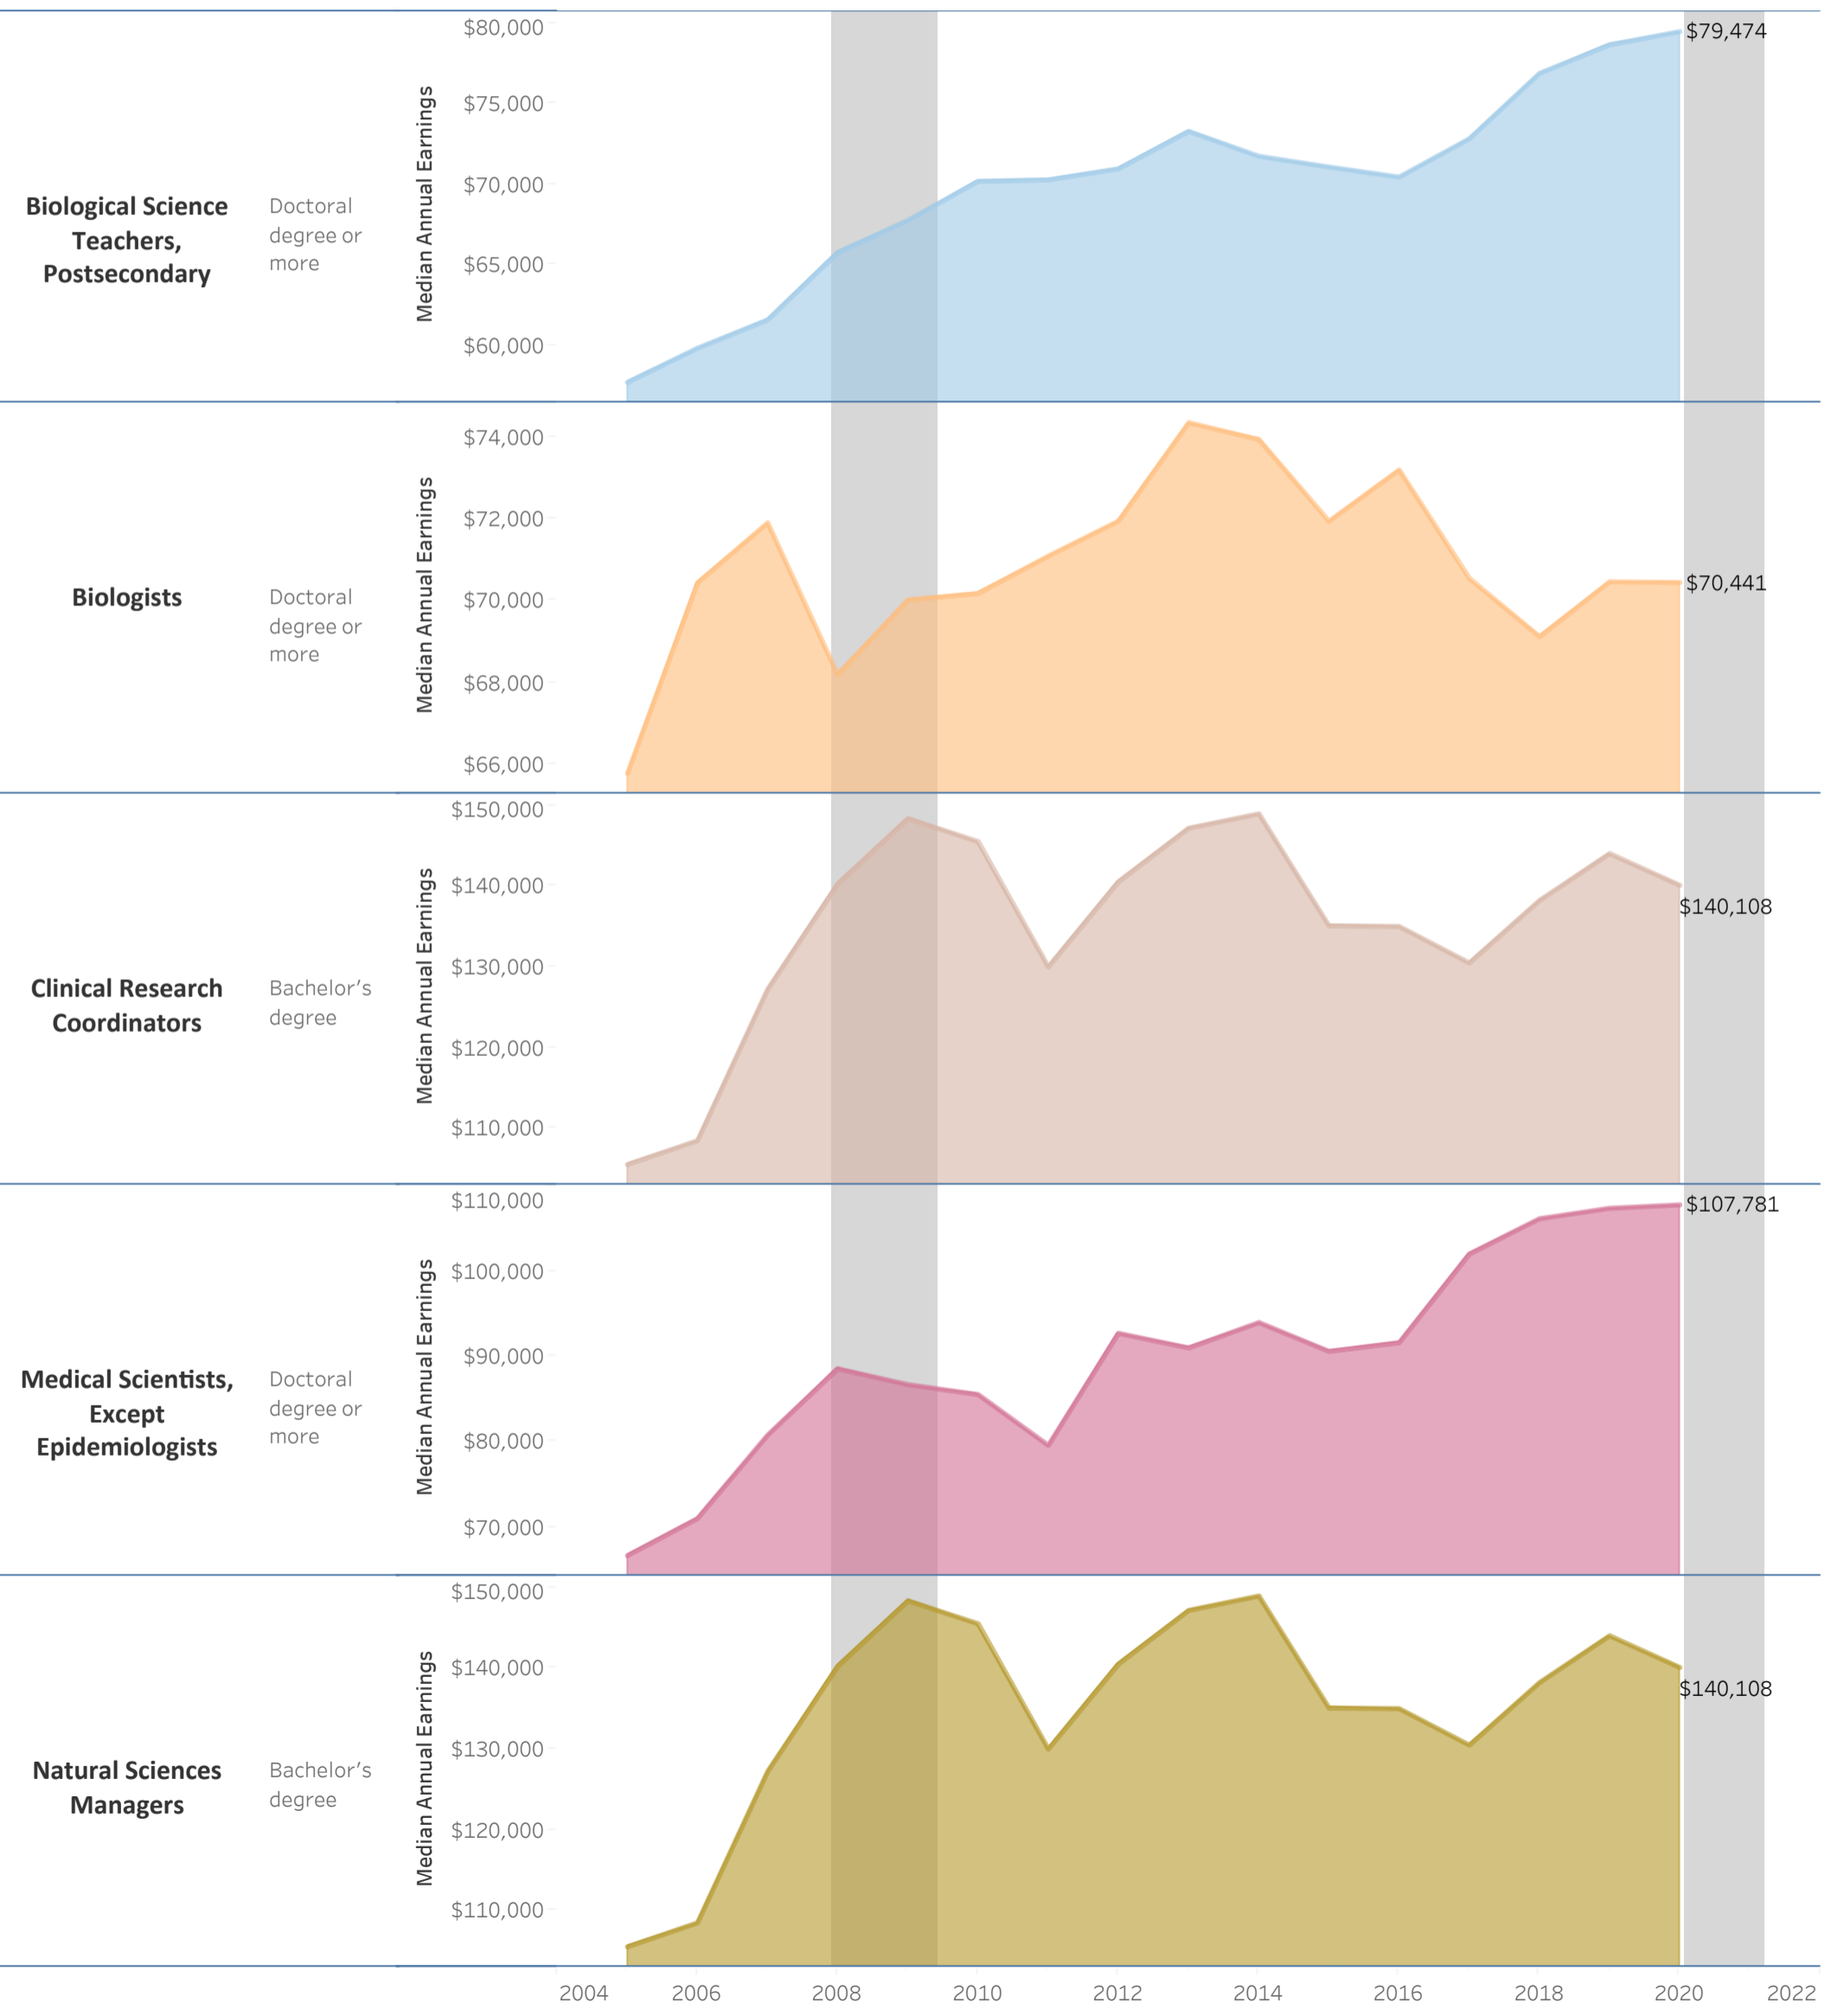

Bucks County Community College: STEM

Associate of Science: Neuroscience (AS.1194)

Vertical shaded areas indicate recessions, the 2020 recession is ongoing. All 2020 data is forecasted.

Region includes 5 NJ and 67 PA counties:

Burlington, Camden, Gloucester, Mercer, Middlesex, Adams, Allegheny, Armstrong, Beaver, Bedford, Berks, Blair, Bradford, Bucks, Butler, Cambria, Cameron, Carbon, Centre, Chester, Clarion, Clearfield, Clinton, Columbia, Crawford, Cumberland, Dauphin, Delaware, Elk, Erie, Fayette, Forest, Franklin, Fulton, Greene, Huntingdon, Indiana, Jefferson, Juniata, Lackawanna, Lancaster, Lawrence, Lebanon, Lehigh, Luzerne, Lycoming, McKean, Mercer, Mifflin, Monroe, Montgomery, Montour, Northampton, Northumberland, Perry, Philadelphia, Pike, Potter, Schuylkill, Snyder, Somerset, Sullivan, Susquehanna, Tioga, Union, Venango, Warren, Washington, Wayne, Westmoreland, Wyoming, York