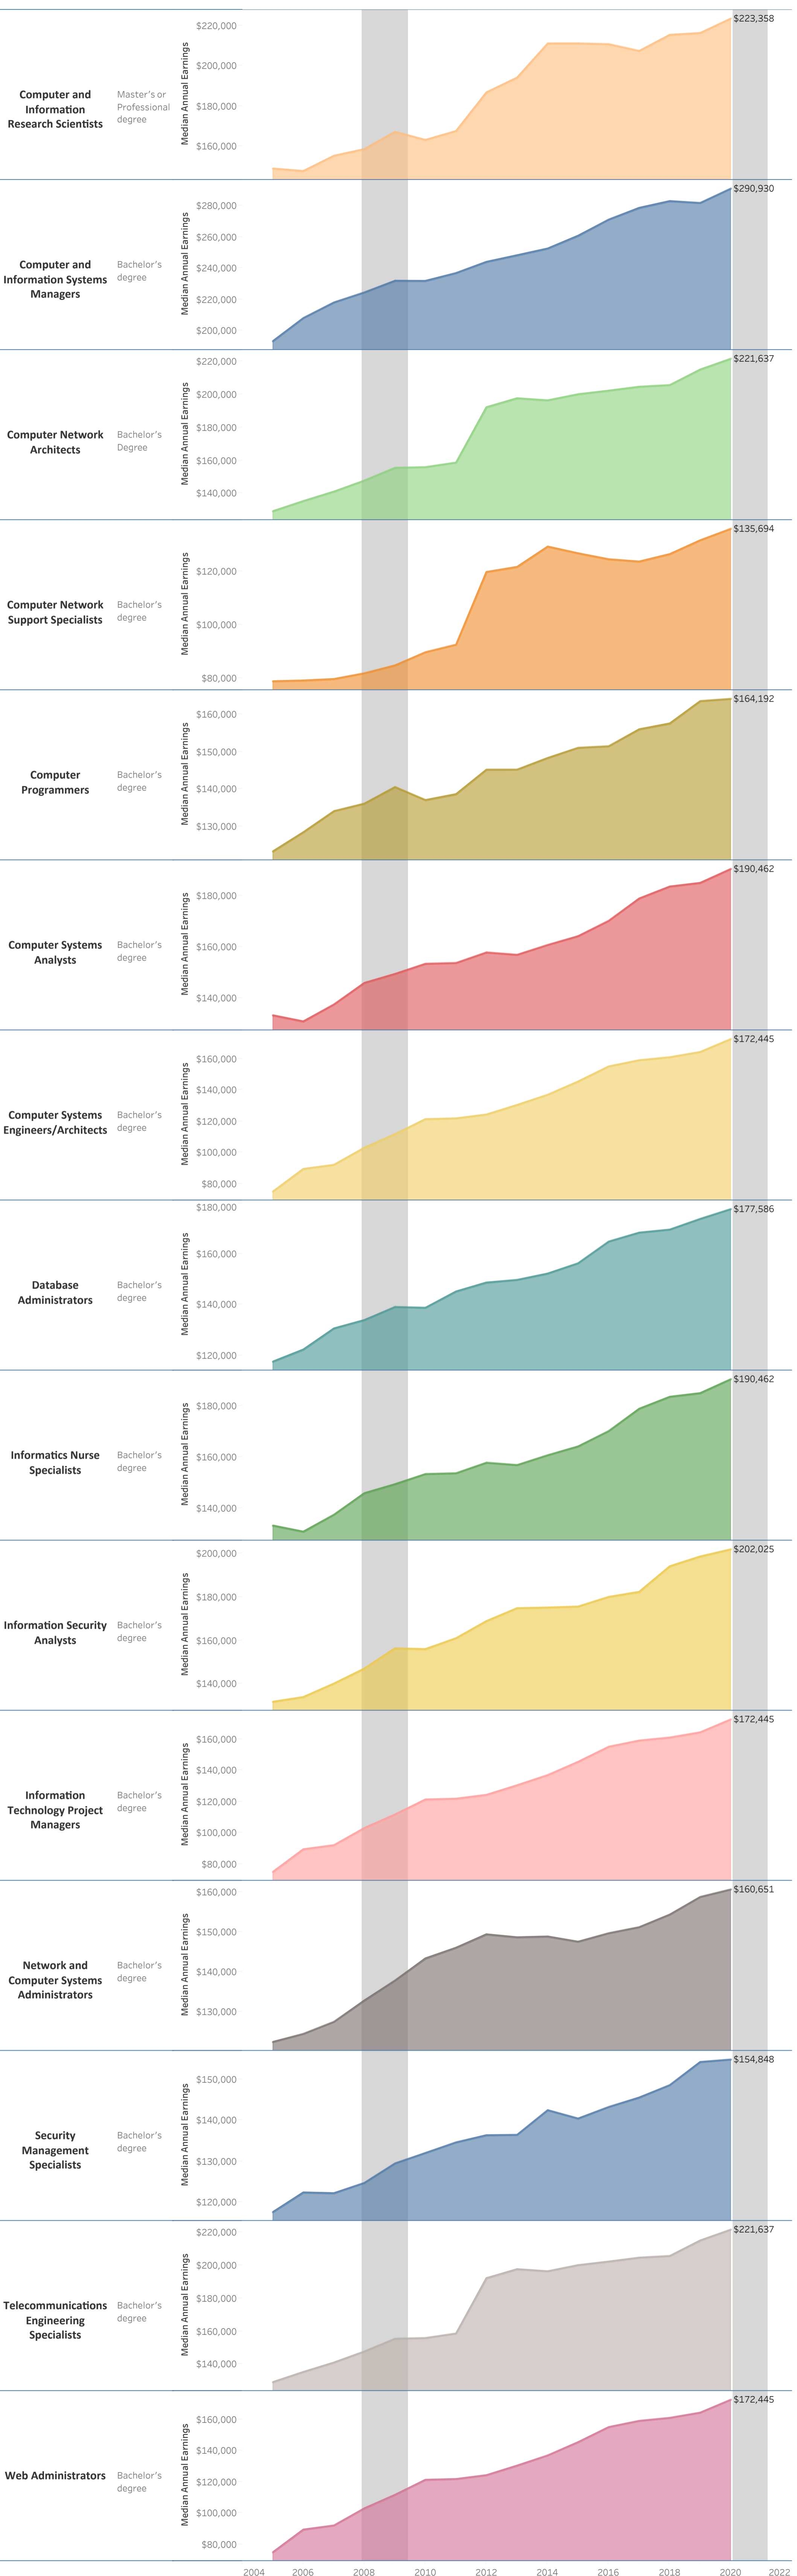

Bucks County Community College: STEM

Certificate: Computer Networking Technology (CER.3133)

Vertical shaded areas indicate recessions, the 2020 recession is ongoing. All 2020 data is forecasted.

Region includes 5 NJ and 67 PA counties:

Burlington, Camden, Gloucester, Mercer, Middlesex, Adams, Allegheny, Armstrong, Beaver, Bedford, Berks, Blair, Bradford, Bucks, Butler, Cambria, Cameron, Carbon, Centre, Chester, Clarion, Clearfield, Clinton, Columbia, Crawford, Cumberland, Dauphin, Delaware, Elk, Erie, Fayette, Forest, Franklin, Fulton, Greene, Huntingdon, Indiana, Jefferson, Juniata, Lackawanna, Lancaster, Lawrence, Lebanon, Lehigh, Luzerne, Lycoming, McKean, Mercer, Mifflin, Monroe, Montgomery, Montour, Northampton, Northumberland, Perry, Philadelphia, Pike, Potter, Schuylkill, Snyder, Somerset, Sullivan, Susquehanna, Tioga, Union, Venango, Warren, Washington, Wayne, Westmoreland, Wyoming, York