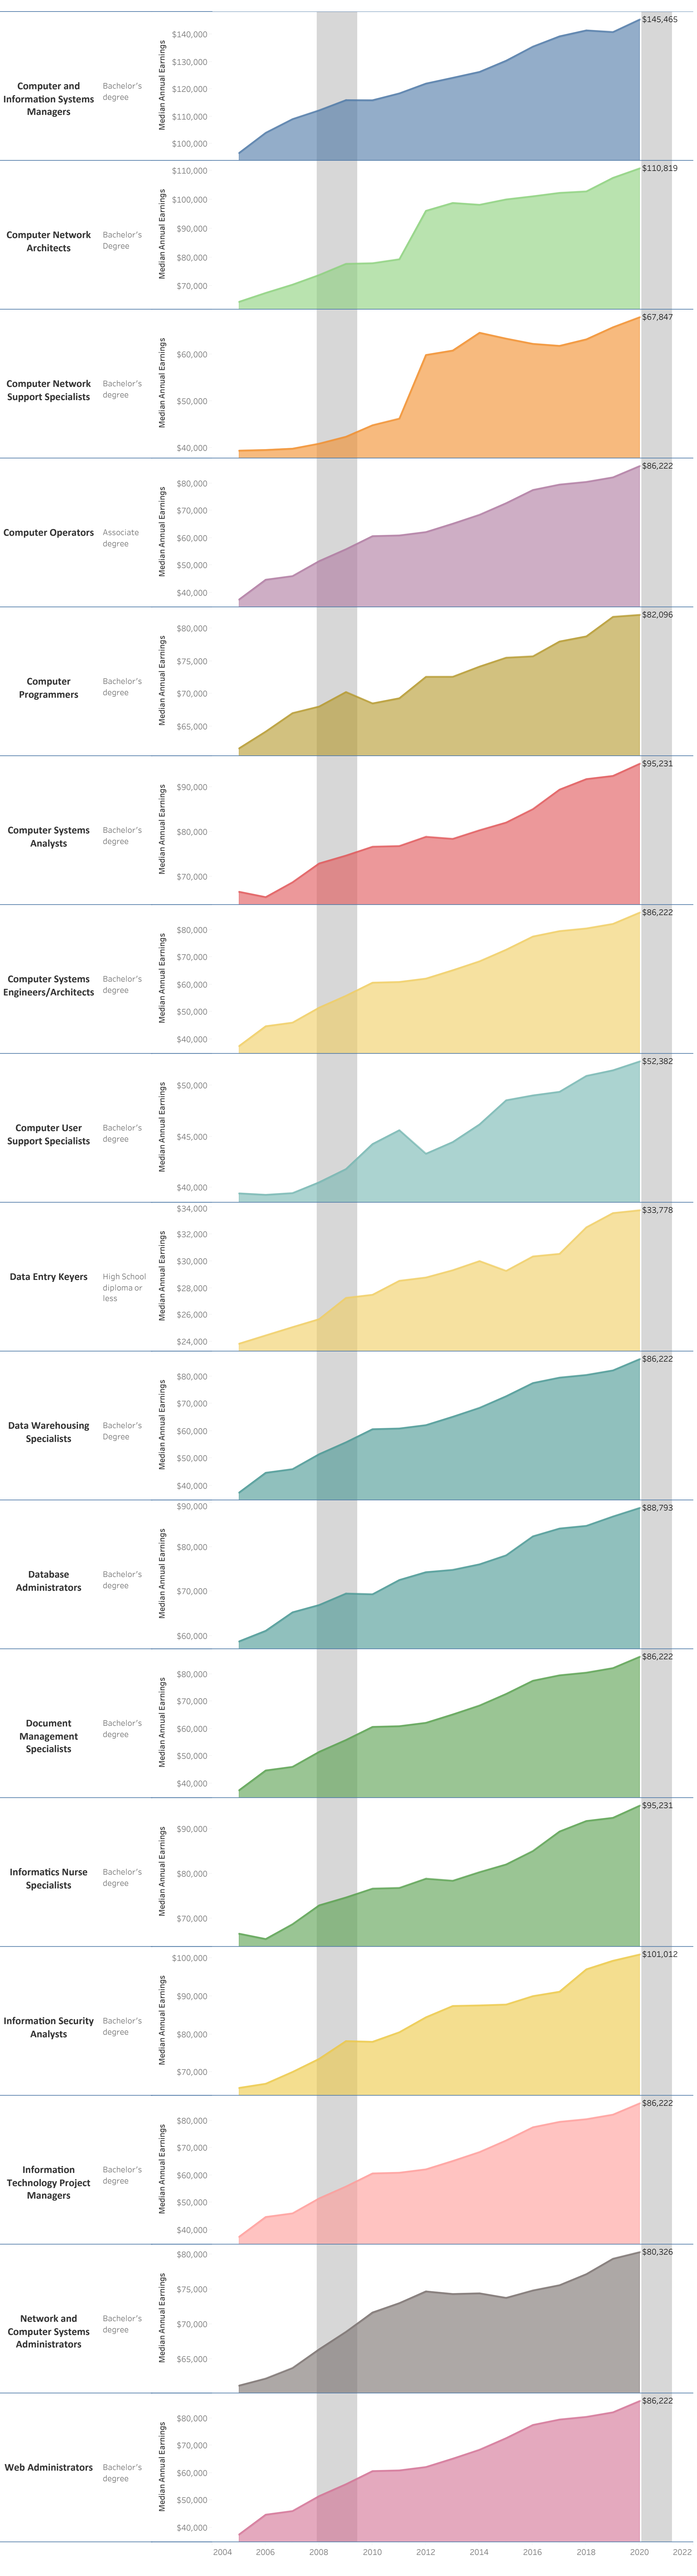

# Bucks County Community College: STEM

## Associate of Applied Science: Information Technology (AAS.2164)

Vertical shaded areas indicate recessions, the 2020 recession is ongoing. All 2020 data is forecasted.

Region includes 5 NJ and 67 PA counties:

Burlington, Camden, Gloucester, Mercer, Middlesex, Adams, Allegheny, Armstrong, Beaver, Bedford, Berks, Blair, Bradford, Bucks, Butler, Cambria, Cameron, Carbon, Centre, Chester, Clarion, Clearfield, Clinton, Columbia, Crawford, Cumberland, Dauphin, Delaware, Elk, Erie, Fayette, Forest, Franklin, Fulton, Greene, Huntingdon, Indiana, Jefferson, Juniata, Lackawanna, Lancaster, Lawrence, Lebanon, Lehigh, Luzerne, Lycoming, McKean, Mercer, Mifflin, Monroe, Montgomery, Montour, Northampton, Northumberland, Perry, Philadelphia, Pike, Potter, Schuylkill, Snyder, Somerset, Sullivan, Susquehanna, Tioga, Union, Venango, Warren, Washington, Wayne, Westmoreland, Wyoming, York