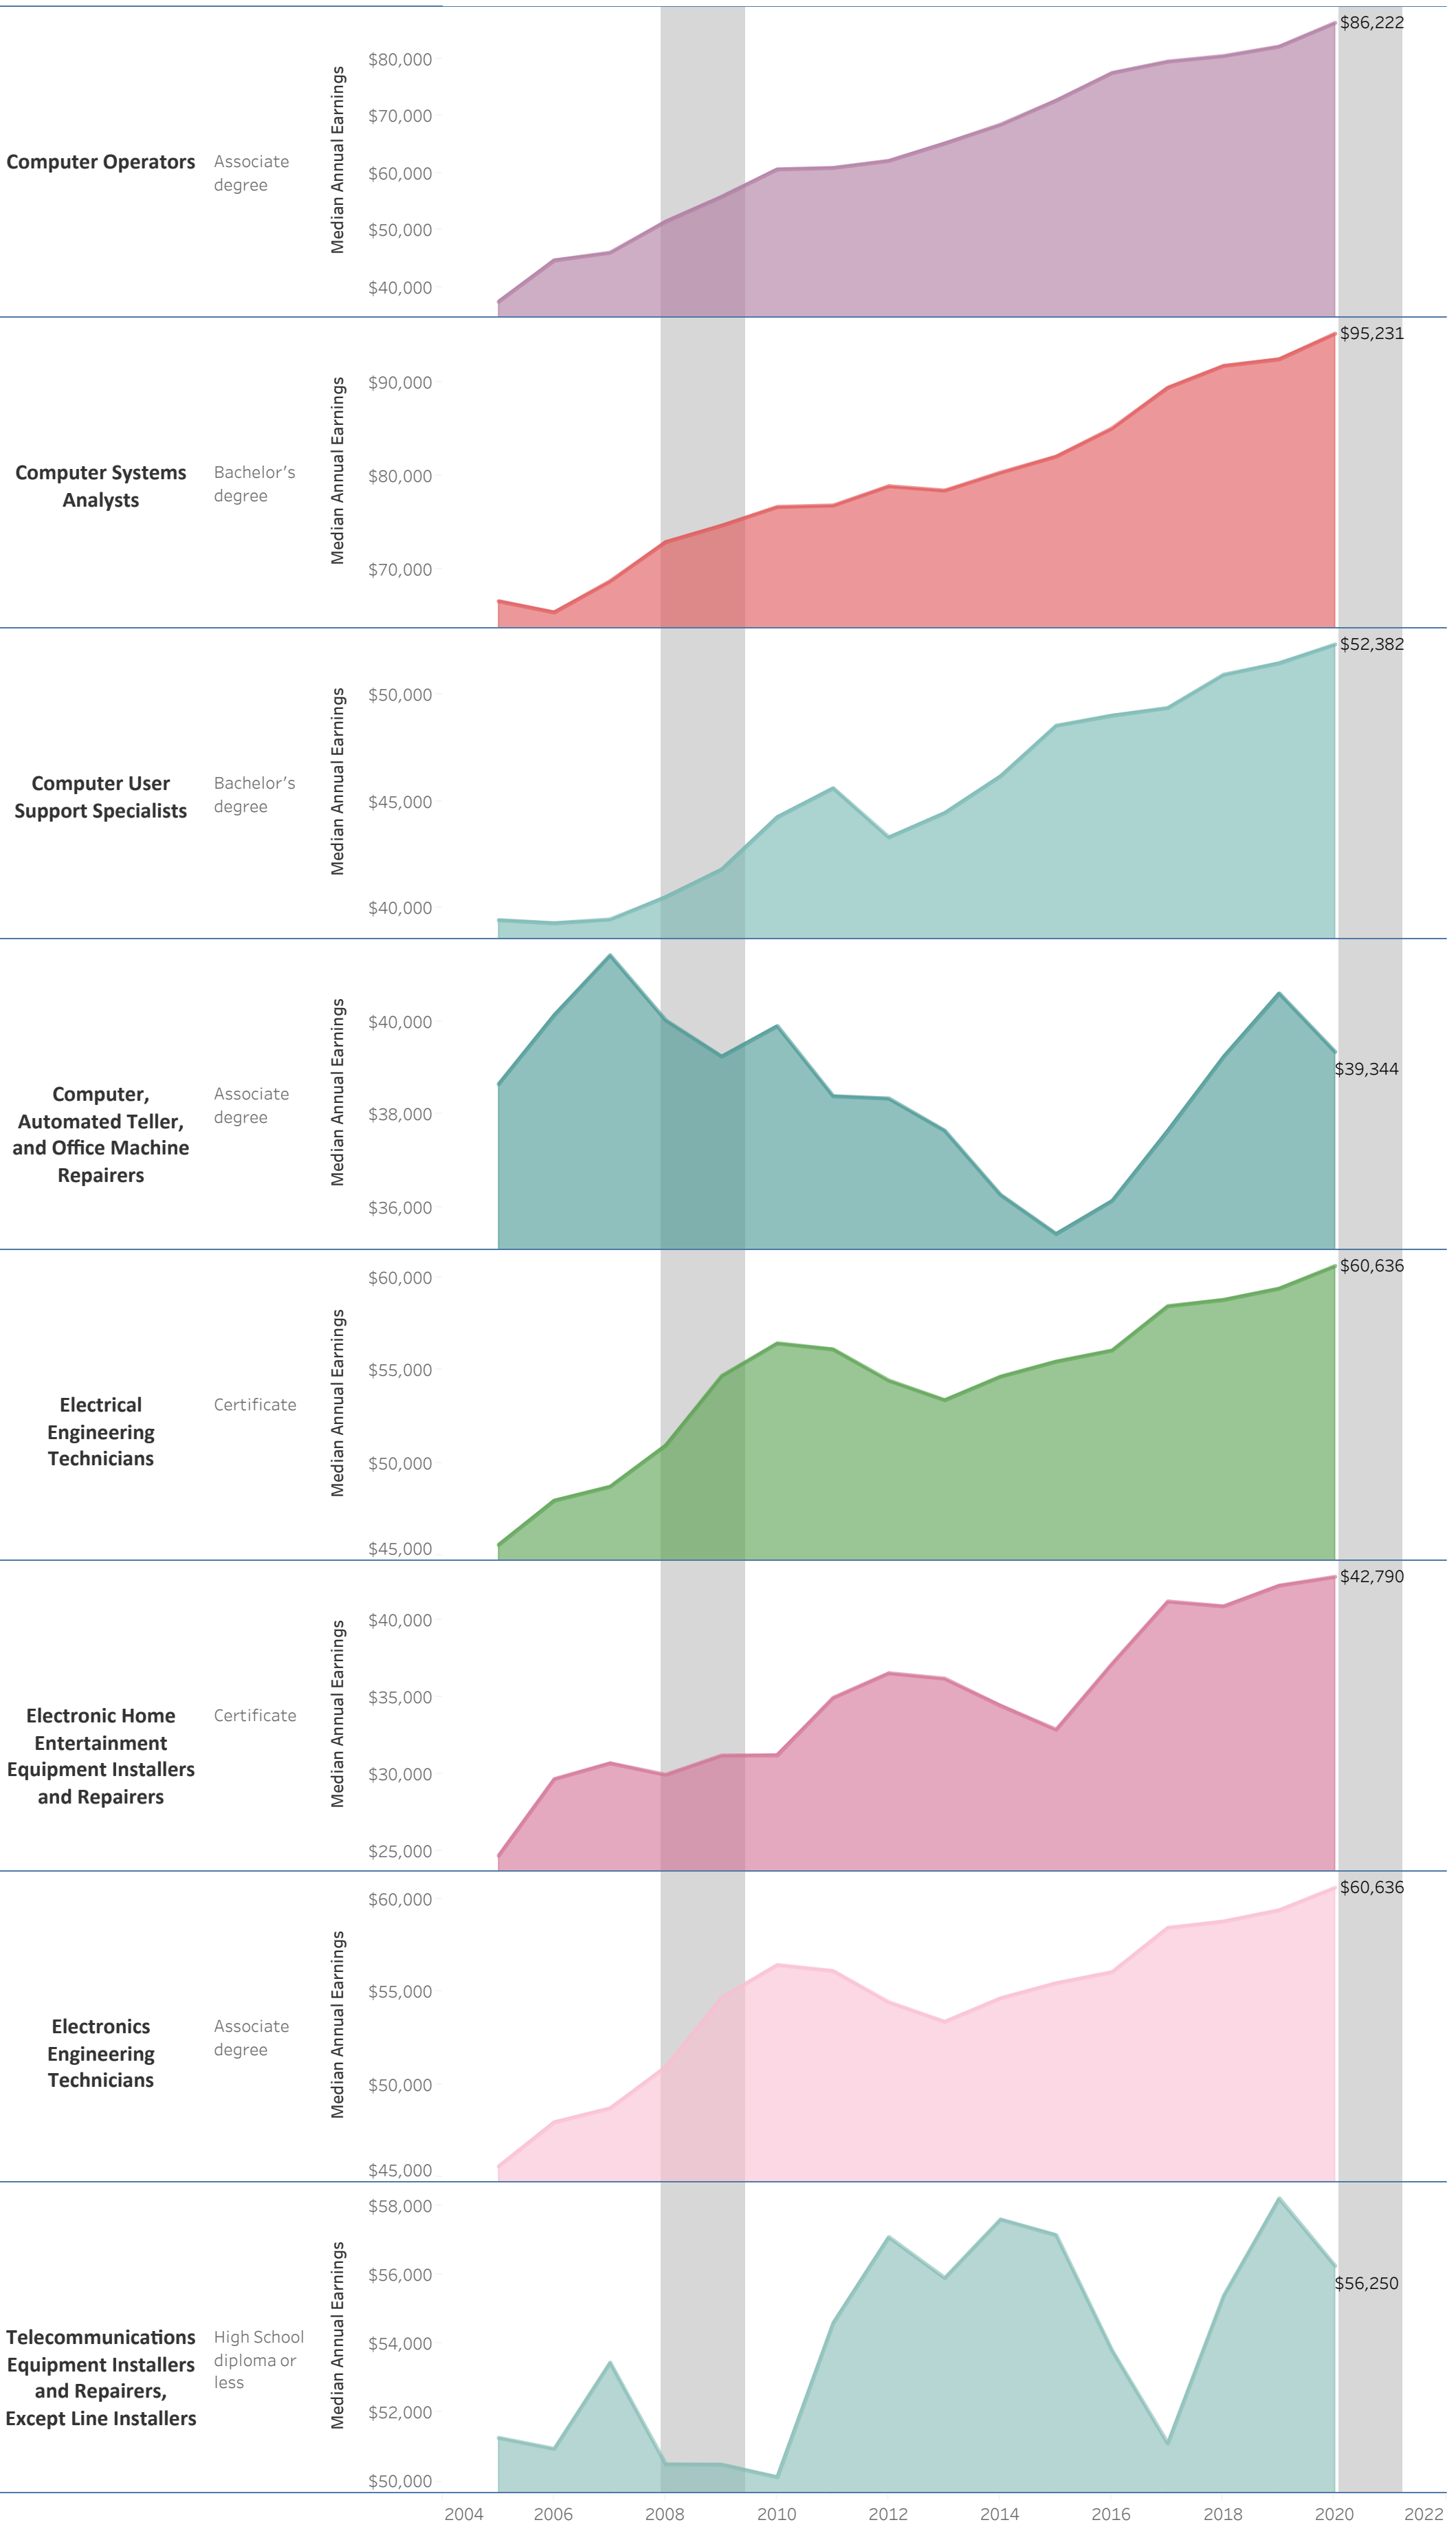

Bucks County Community College: STEM

Certificate: Computer Hardware Installation & Maintenance (CER.3162)

Vertical shaded areas indicate recessions, the 2020 recession is ongoing. All 2020 data is forecasted.

Region includes 5 NJ and 67 PA counties:

Burlington, Camden, Gloucester, Mercer, Middlesex, Adams, Allegheny, Armstrong, Beaver, Bedford, Berks, Blair, Bradford, Bucks, Butler, Cambria, Cameron, Carbon, Centre, Chester, Clarion, Clearfield, Clinton, Columbia, Crawford, Cumberland, Dauphin, Delaware, Elk, Erie, Fayette, Forest, Franklin, Fulton, Greene, Huntingdon, Indiana, Jefferson, Juniata, Lackawanna, Lancaster, Lawrence, Lebanon, Lehigh, Luzerne, Lycoming, McKean, Mercer, Mifflin, Monroe, Montgomery, Montour, Northampton, Northumberland, Perry, Philadelphia, Pike, Potter, Schuylkill, Snyder, Somerset, Sullivan, Susquehanna, Tioga, Union, Venango, Warren, Washington, Wayne, Westmoreland, Wyoming, York