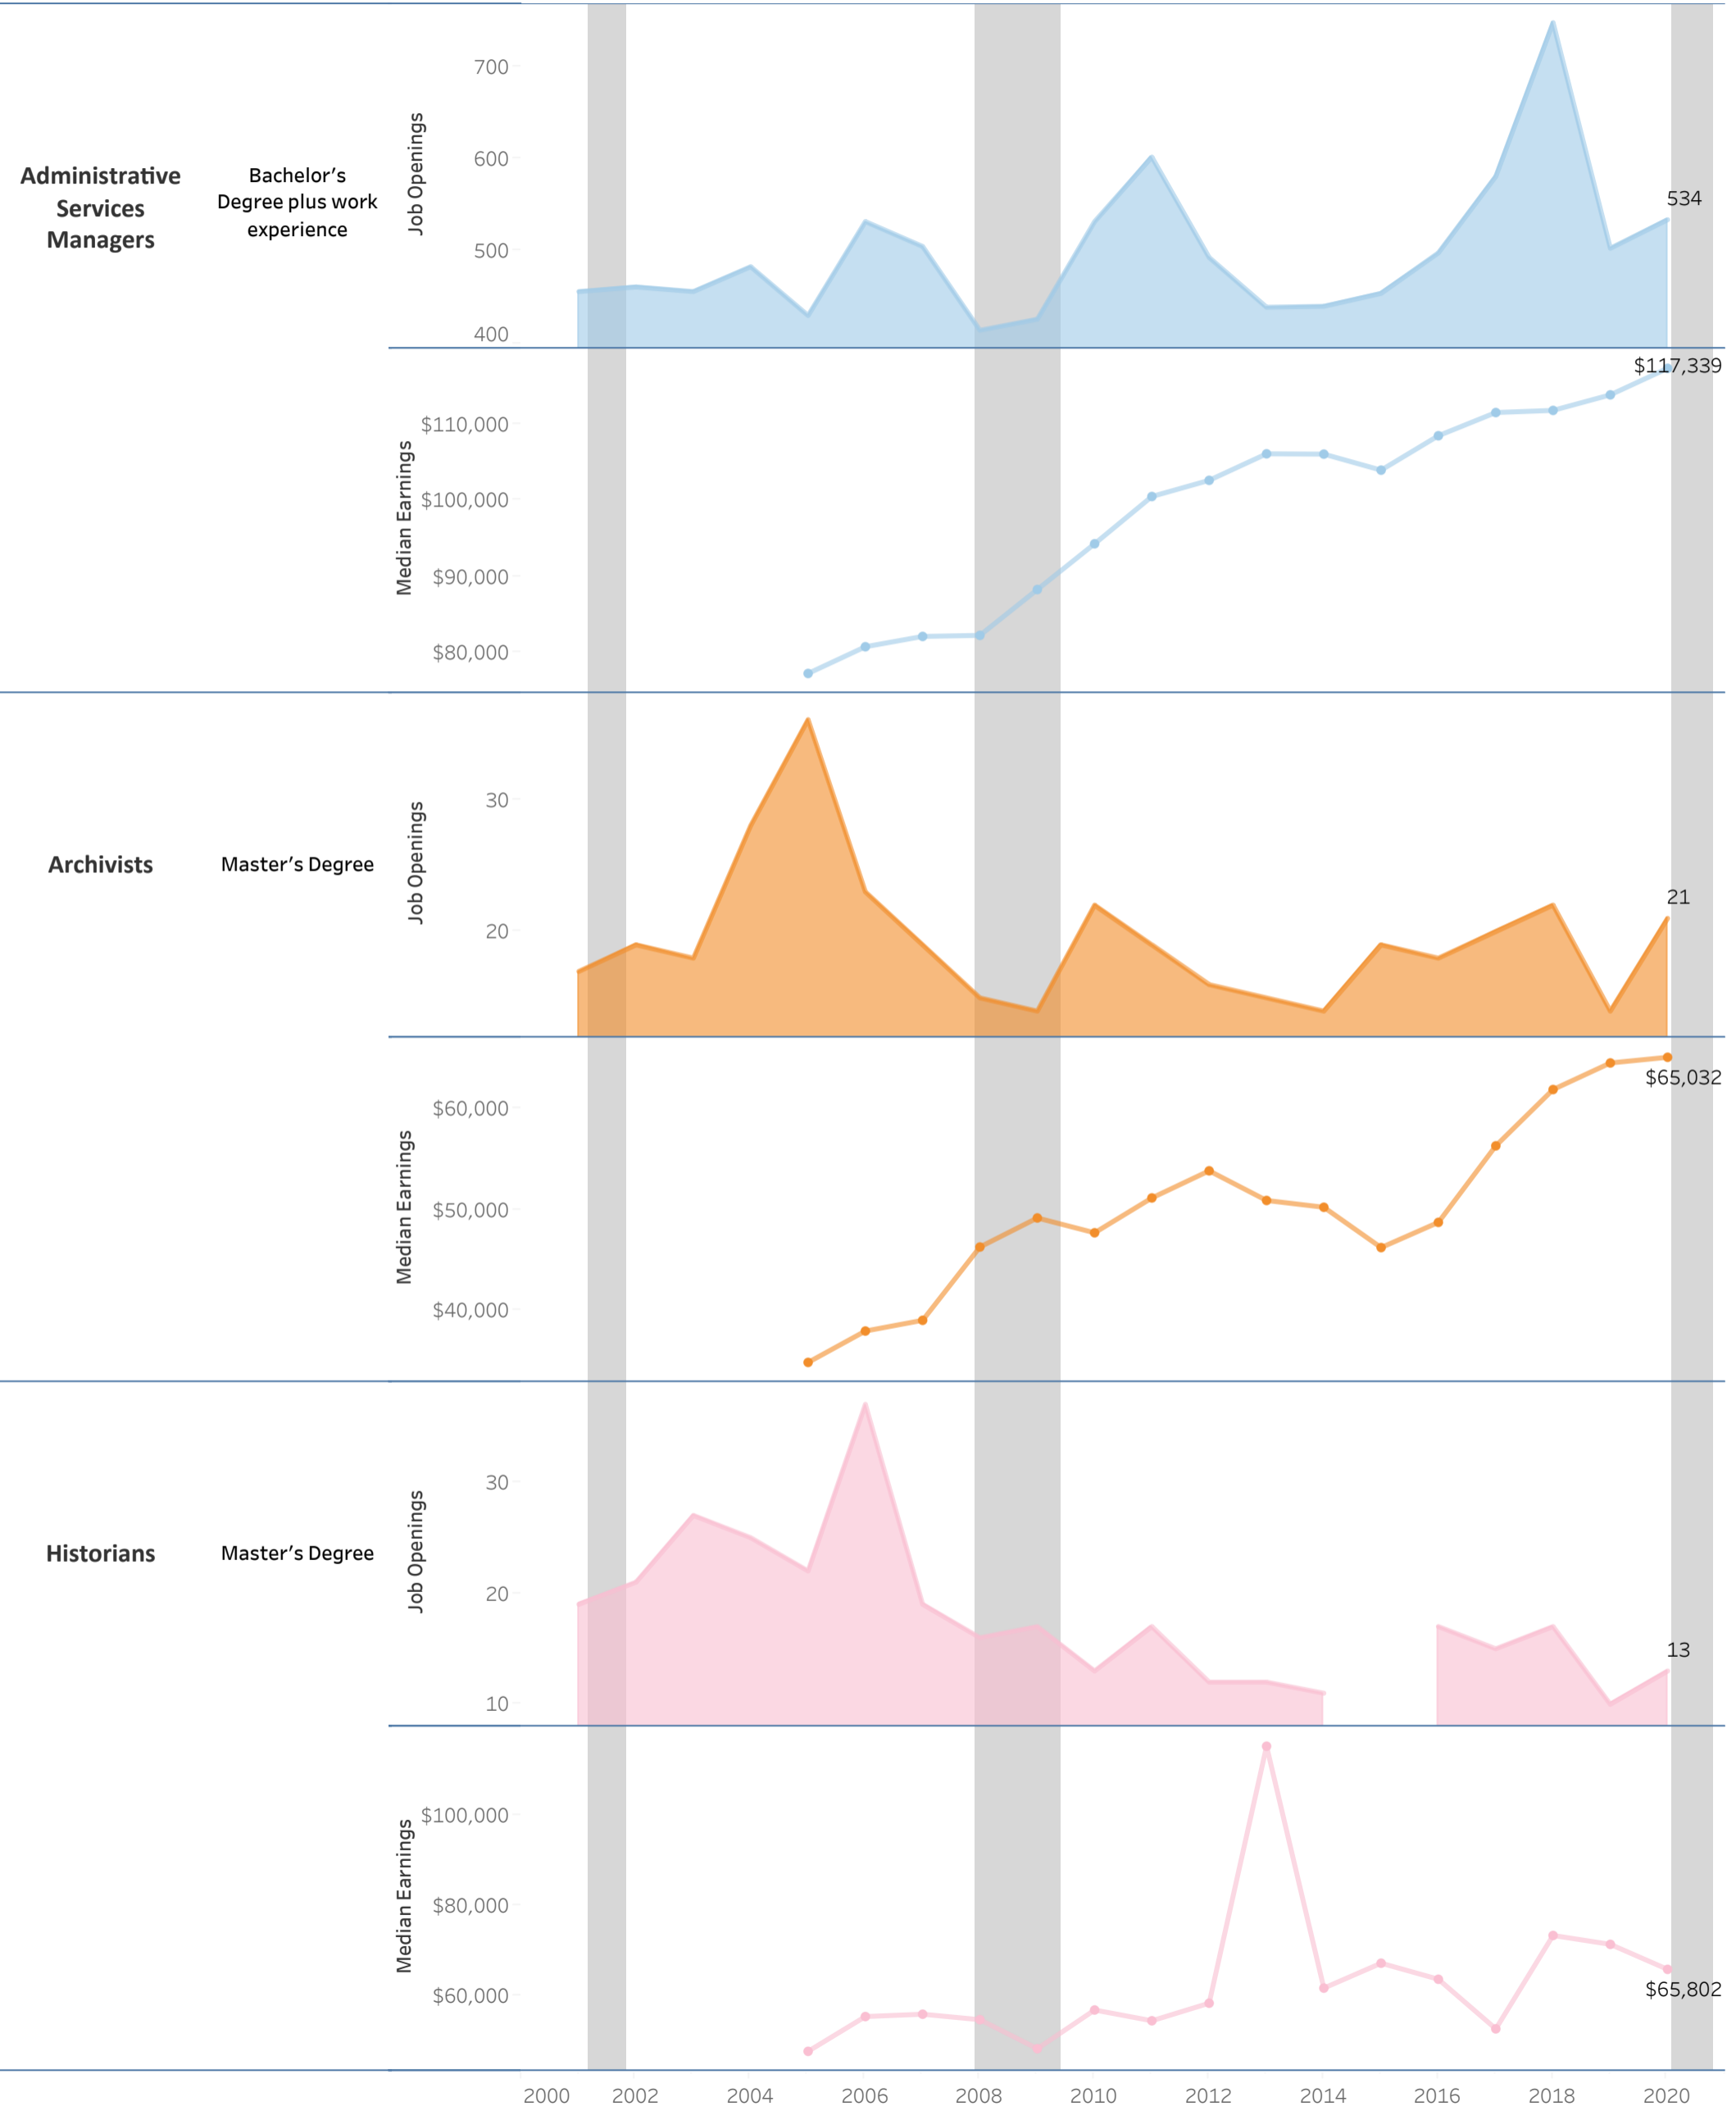

Bucks County Community College: Social & Behavioral Science

Certificate: Historic Preservation (CER.3127)

Vertical shaded areas indicate recessions, the 2020 recession is ongoing. All 2020 data is forecasted.

Source: Bucks County Community College (Annual Median Earnings 2020 Forecast), EMSI (Annual Openings, Annual Median Earnings), PA Dept. of Labor (PA CIP SOC Crosswalk 2020)