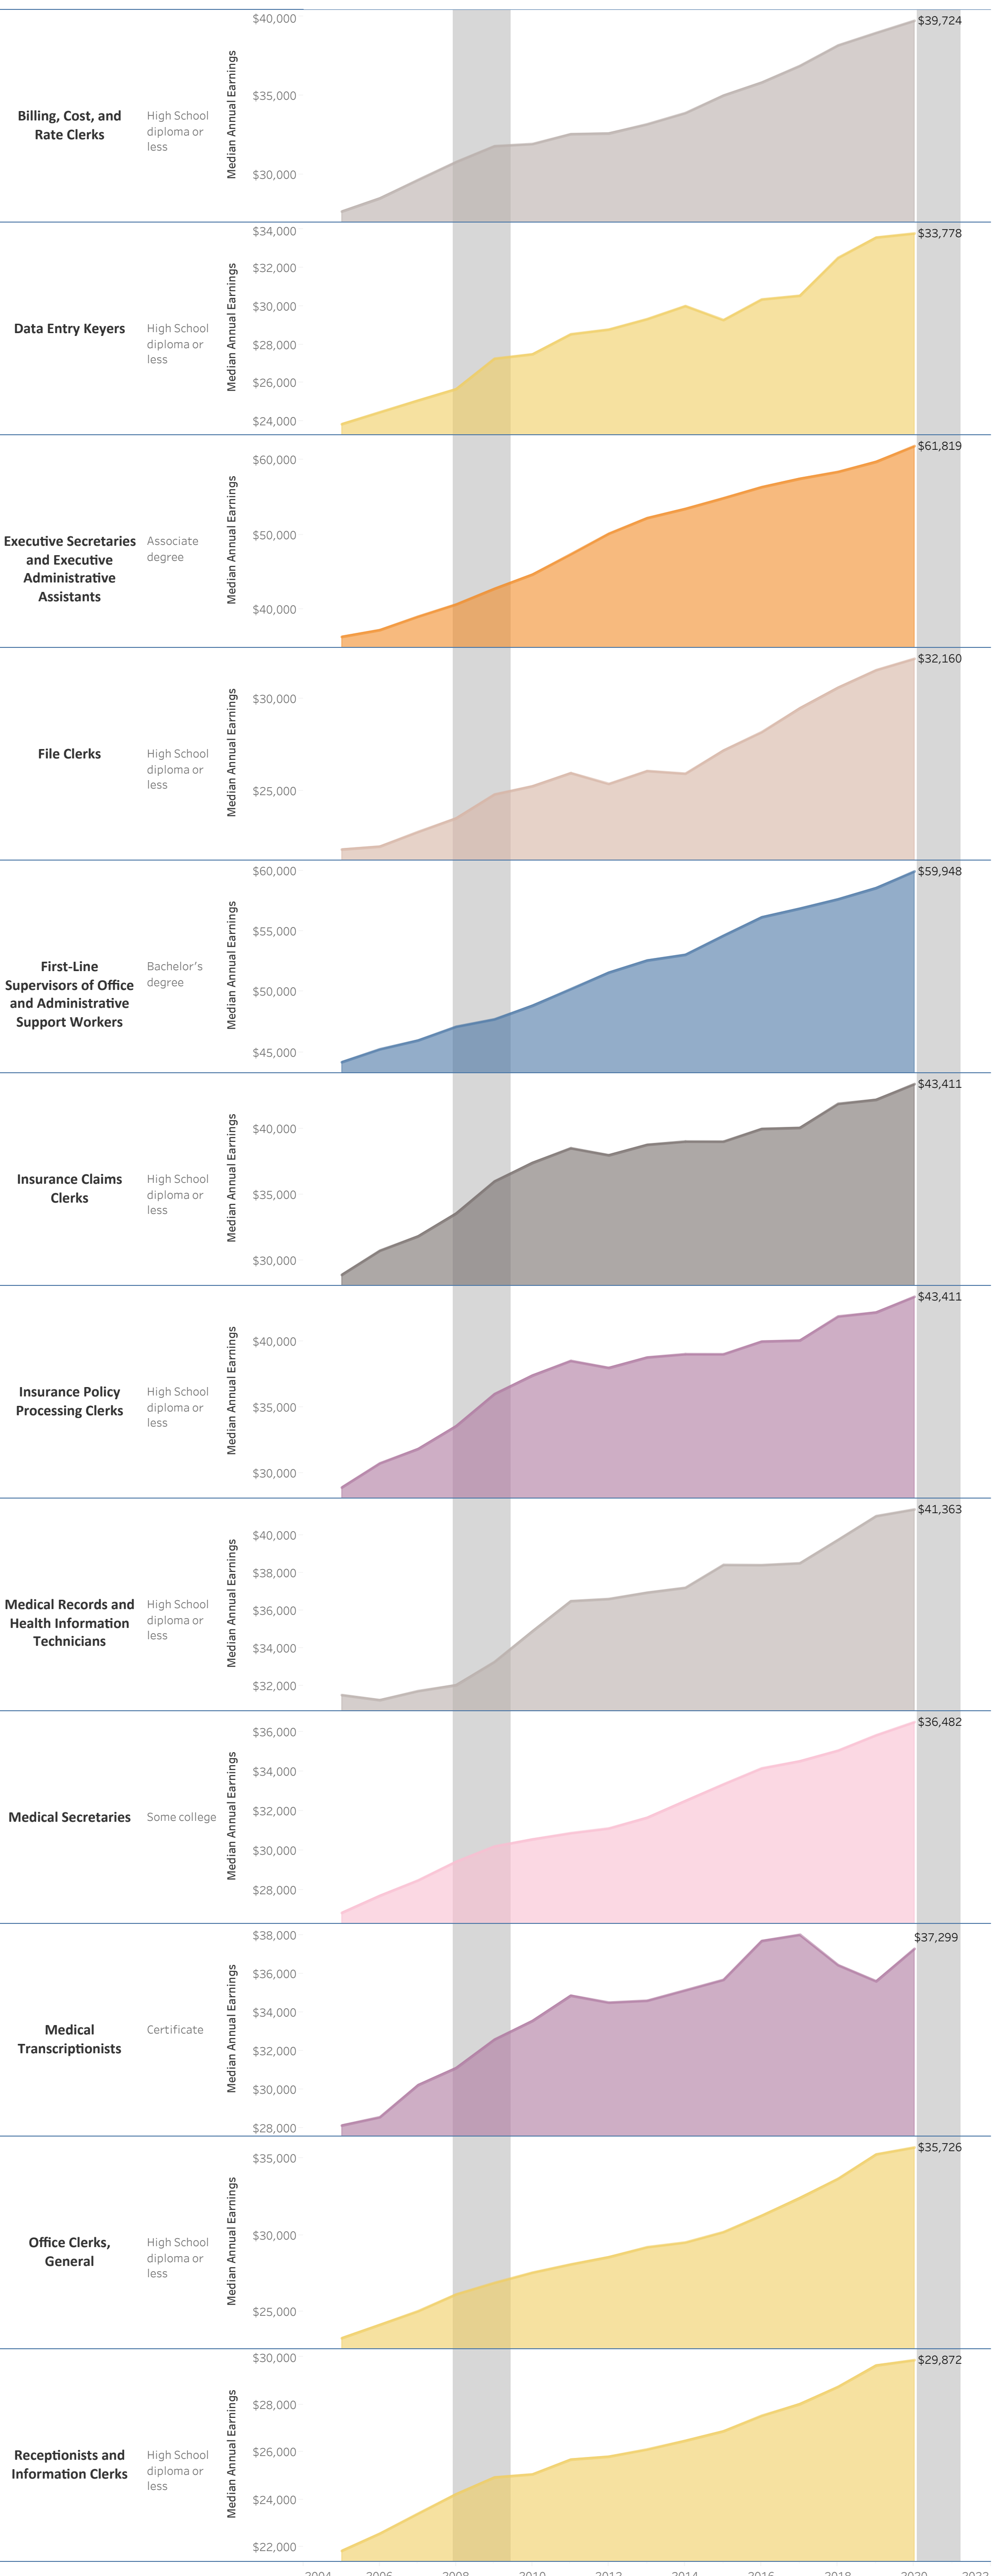

Bucks County Community College: Health Sciences

Certificate: Medical Administrative Specialist (CER.3148)

Vertical shaded areas indicate recessions, the 2020 recession is ongoing. All 2020 data is forecasted.

Region includes 5 NJ and 67 PA counties:

Burlington, Camden, Gloucester, Mercer, Middlesex, Adams, Allegheny, Armstrong, Beaver, Bedford, Berks, Blair, Bradford, Bucks, Butler, Cambria, Cameron, Carbon, Centre, Chester, Clarion, Clearfield, Clinton, Columbia, Crawford, Cumberland, Dauphin, Delaware, Elk, Erie, Fayette, Forest, Franklin, Fulton, Greene, Huntingdon, Indiana, Jefferson, Juniata, Lackawanna, Lancaster, Lawrence, Lebanon, Lehigh, Luzerne, Lycoming, McKean, Mercer, Mifflin, Monroe, Montgomery, Montour, Northampton, Northumberland, Perry, Philadelphia, Pike, Potter, Schuylkill, Snyder, Somerset, Sullivan, Susquehanna, Tioga, Union, Venango, Warren, Washington, Wayne, Westmoreland, Wyoming, York