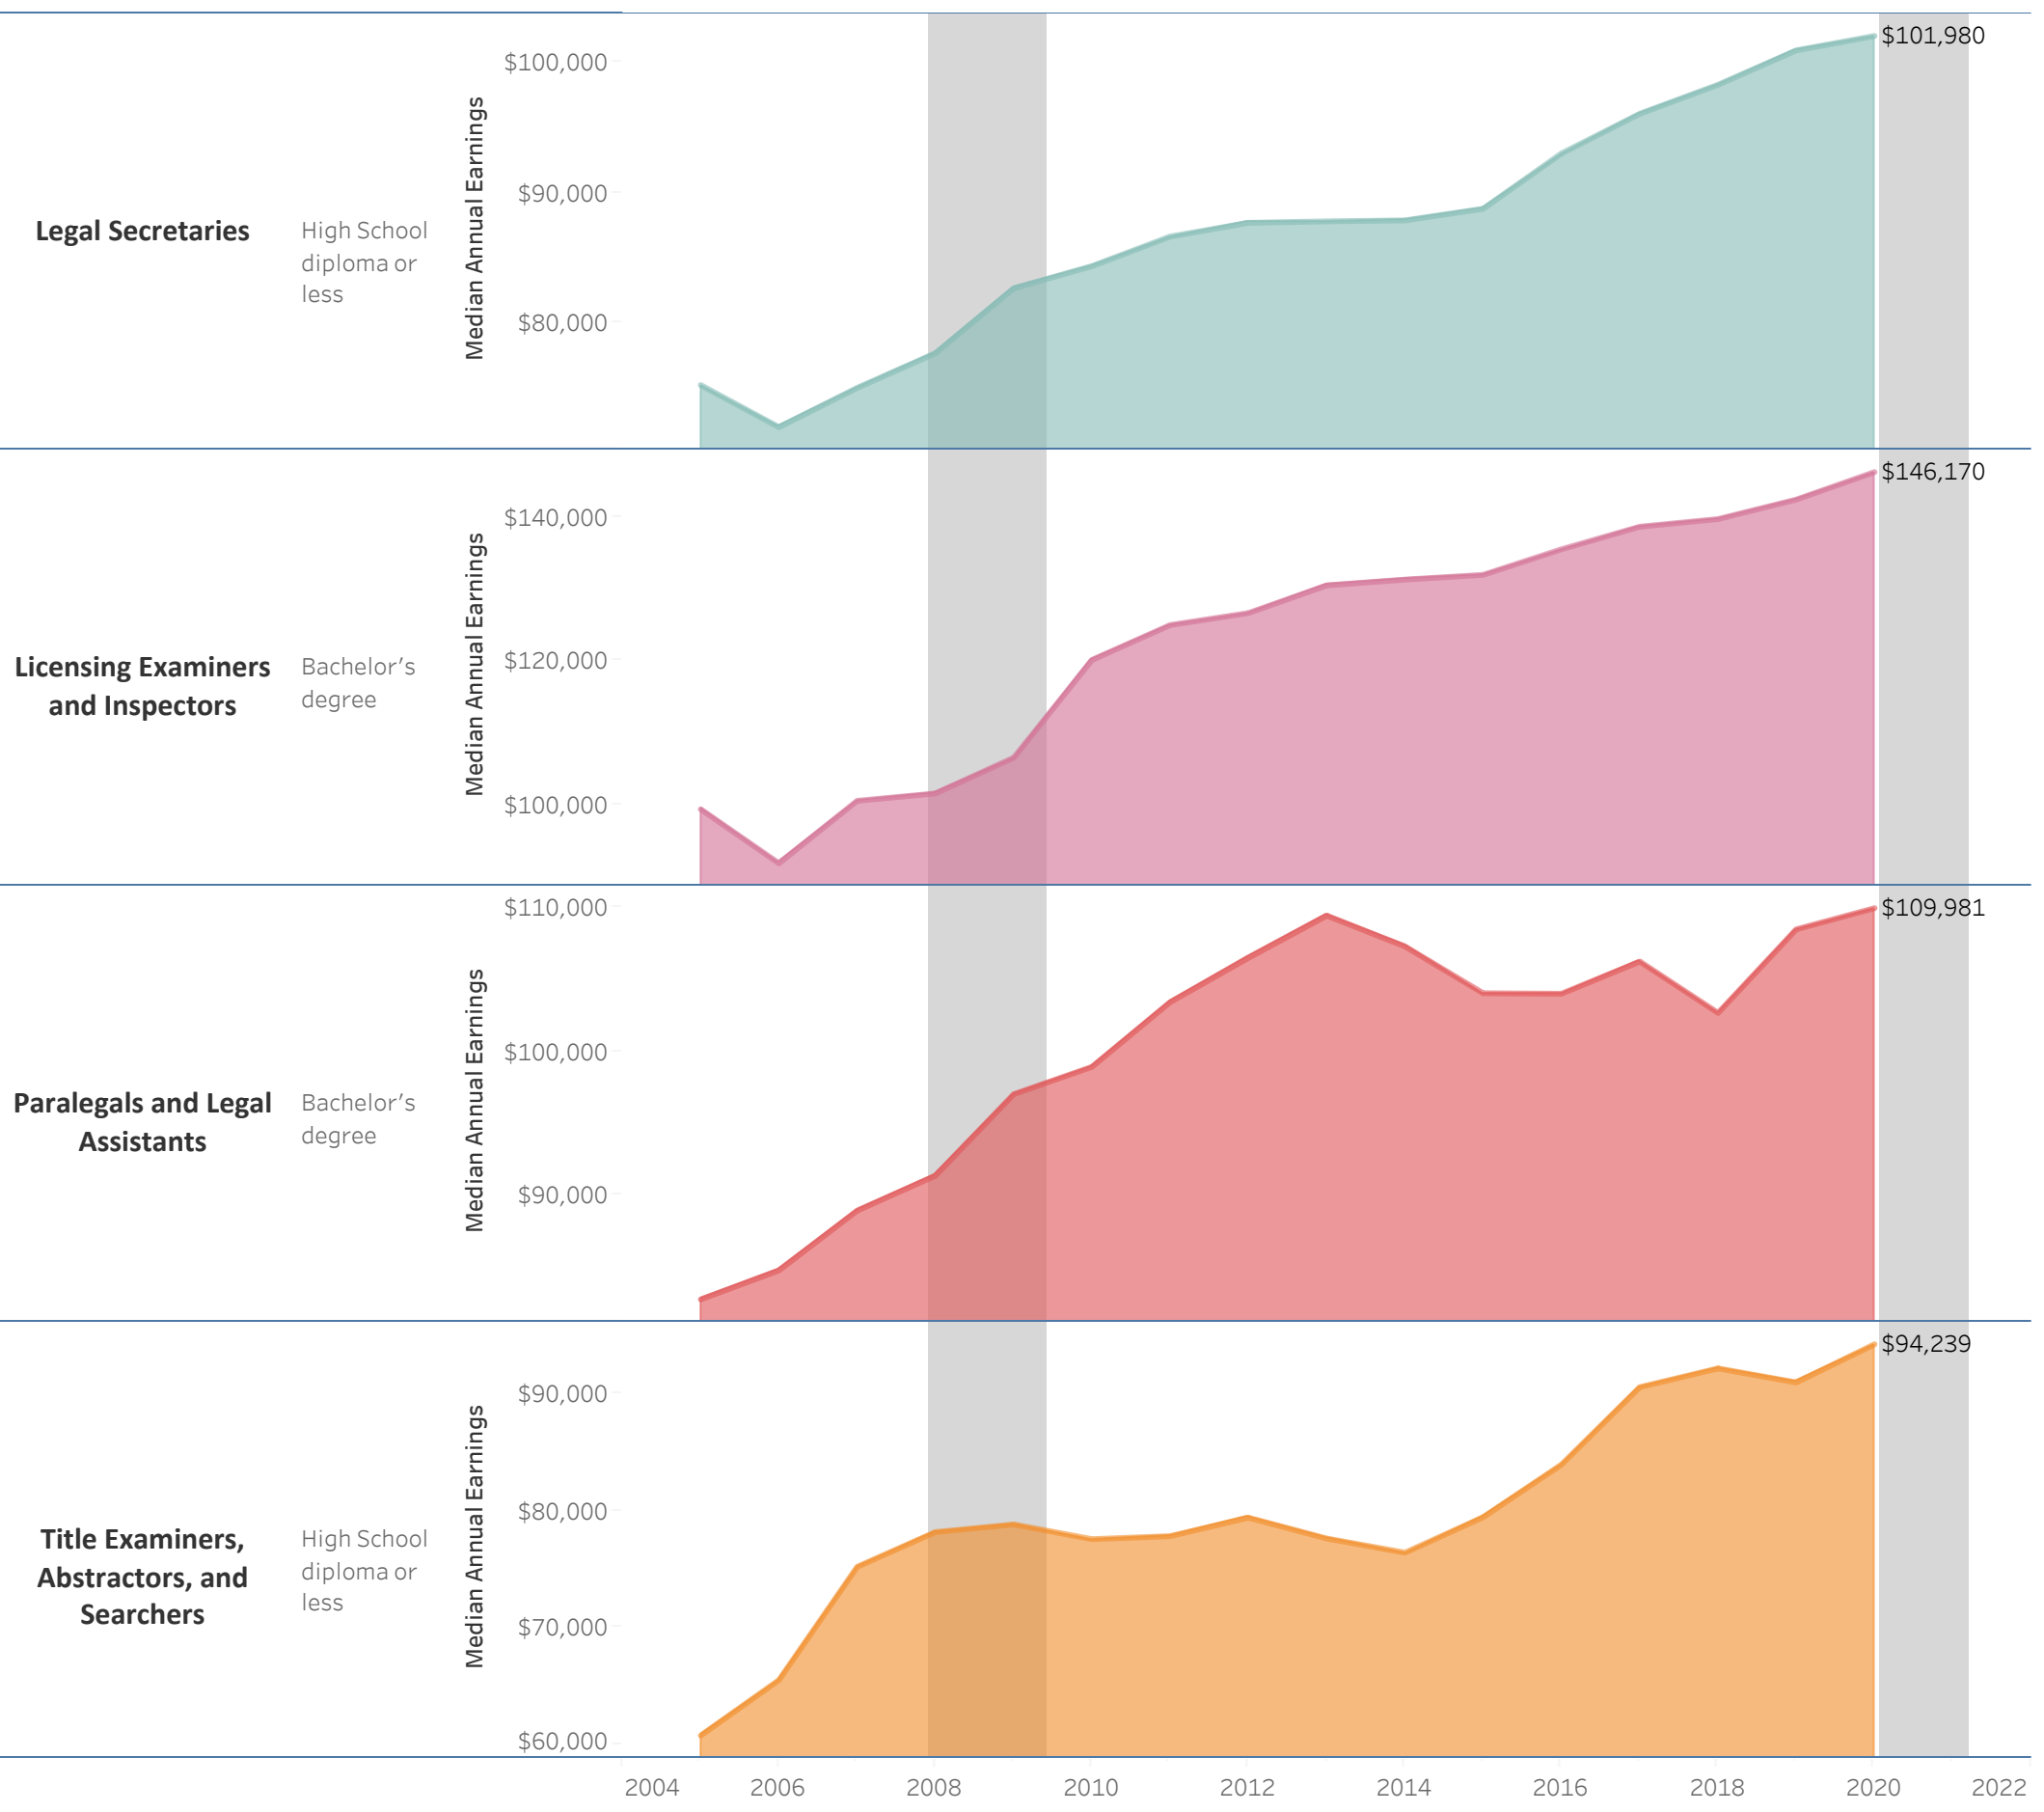

Bucks County Community College: Business & Innovation Associate of Arts: Paralegal Studies (AA.2128)

Vertical shaded areas indicate recessions, the 2020 recession is ongoing. All 2020 data is forecasted.

Region includes 5 NJ and 67 PA counties:

Burlington, Camden, Gloucester, Mercer, Middlesex, Adams, Allegheny, Armstrong, Beaver, Bedford, Berks, Blair, Bradford, Bucks, Butler, Cambria, Cameron, Carbon, Centre, Chester, Clarion, Clearfield, Clinton, Columbia, Crawford, Cumberland, Dauphin, Delaware, Elk, Erie, Fayette, Forest, Franklin, Fulton, Greene, Huntingdon, Indiana, Jefferson, Juniata, Lackawanna, Lancaster, Lawrence, Lebanon, Lehigh, Luzerne, Lycoming, McKean, Mercer, Mifflin, Monroe, Montgomery, Montour, Northampton, Northumberland, Perry, Philadelphia, Pike, Potter, Schuylkill, Snyder, Somerset, Sullivan, Susquehanna, Tioga, Union, Venango, Warren, Washington, Wayne, Westmoreland, Wyoming, York