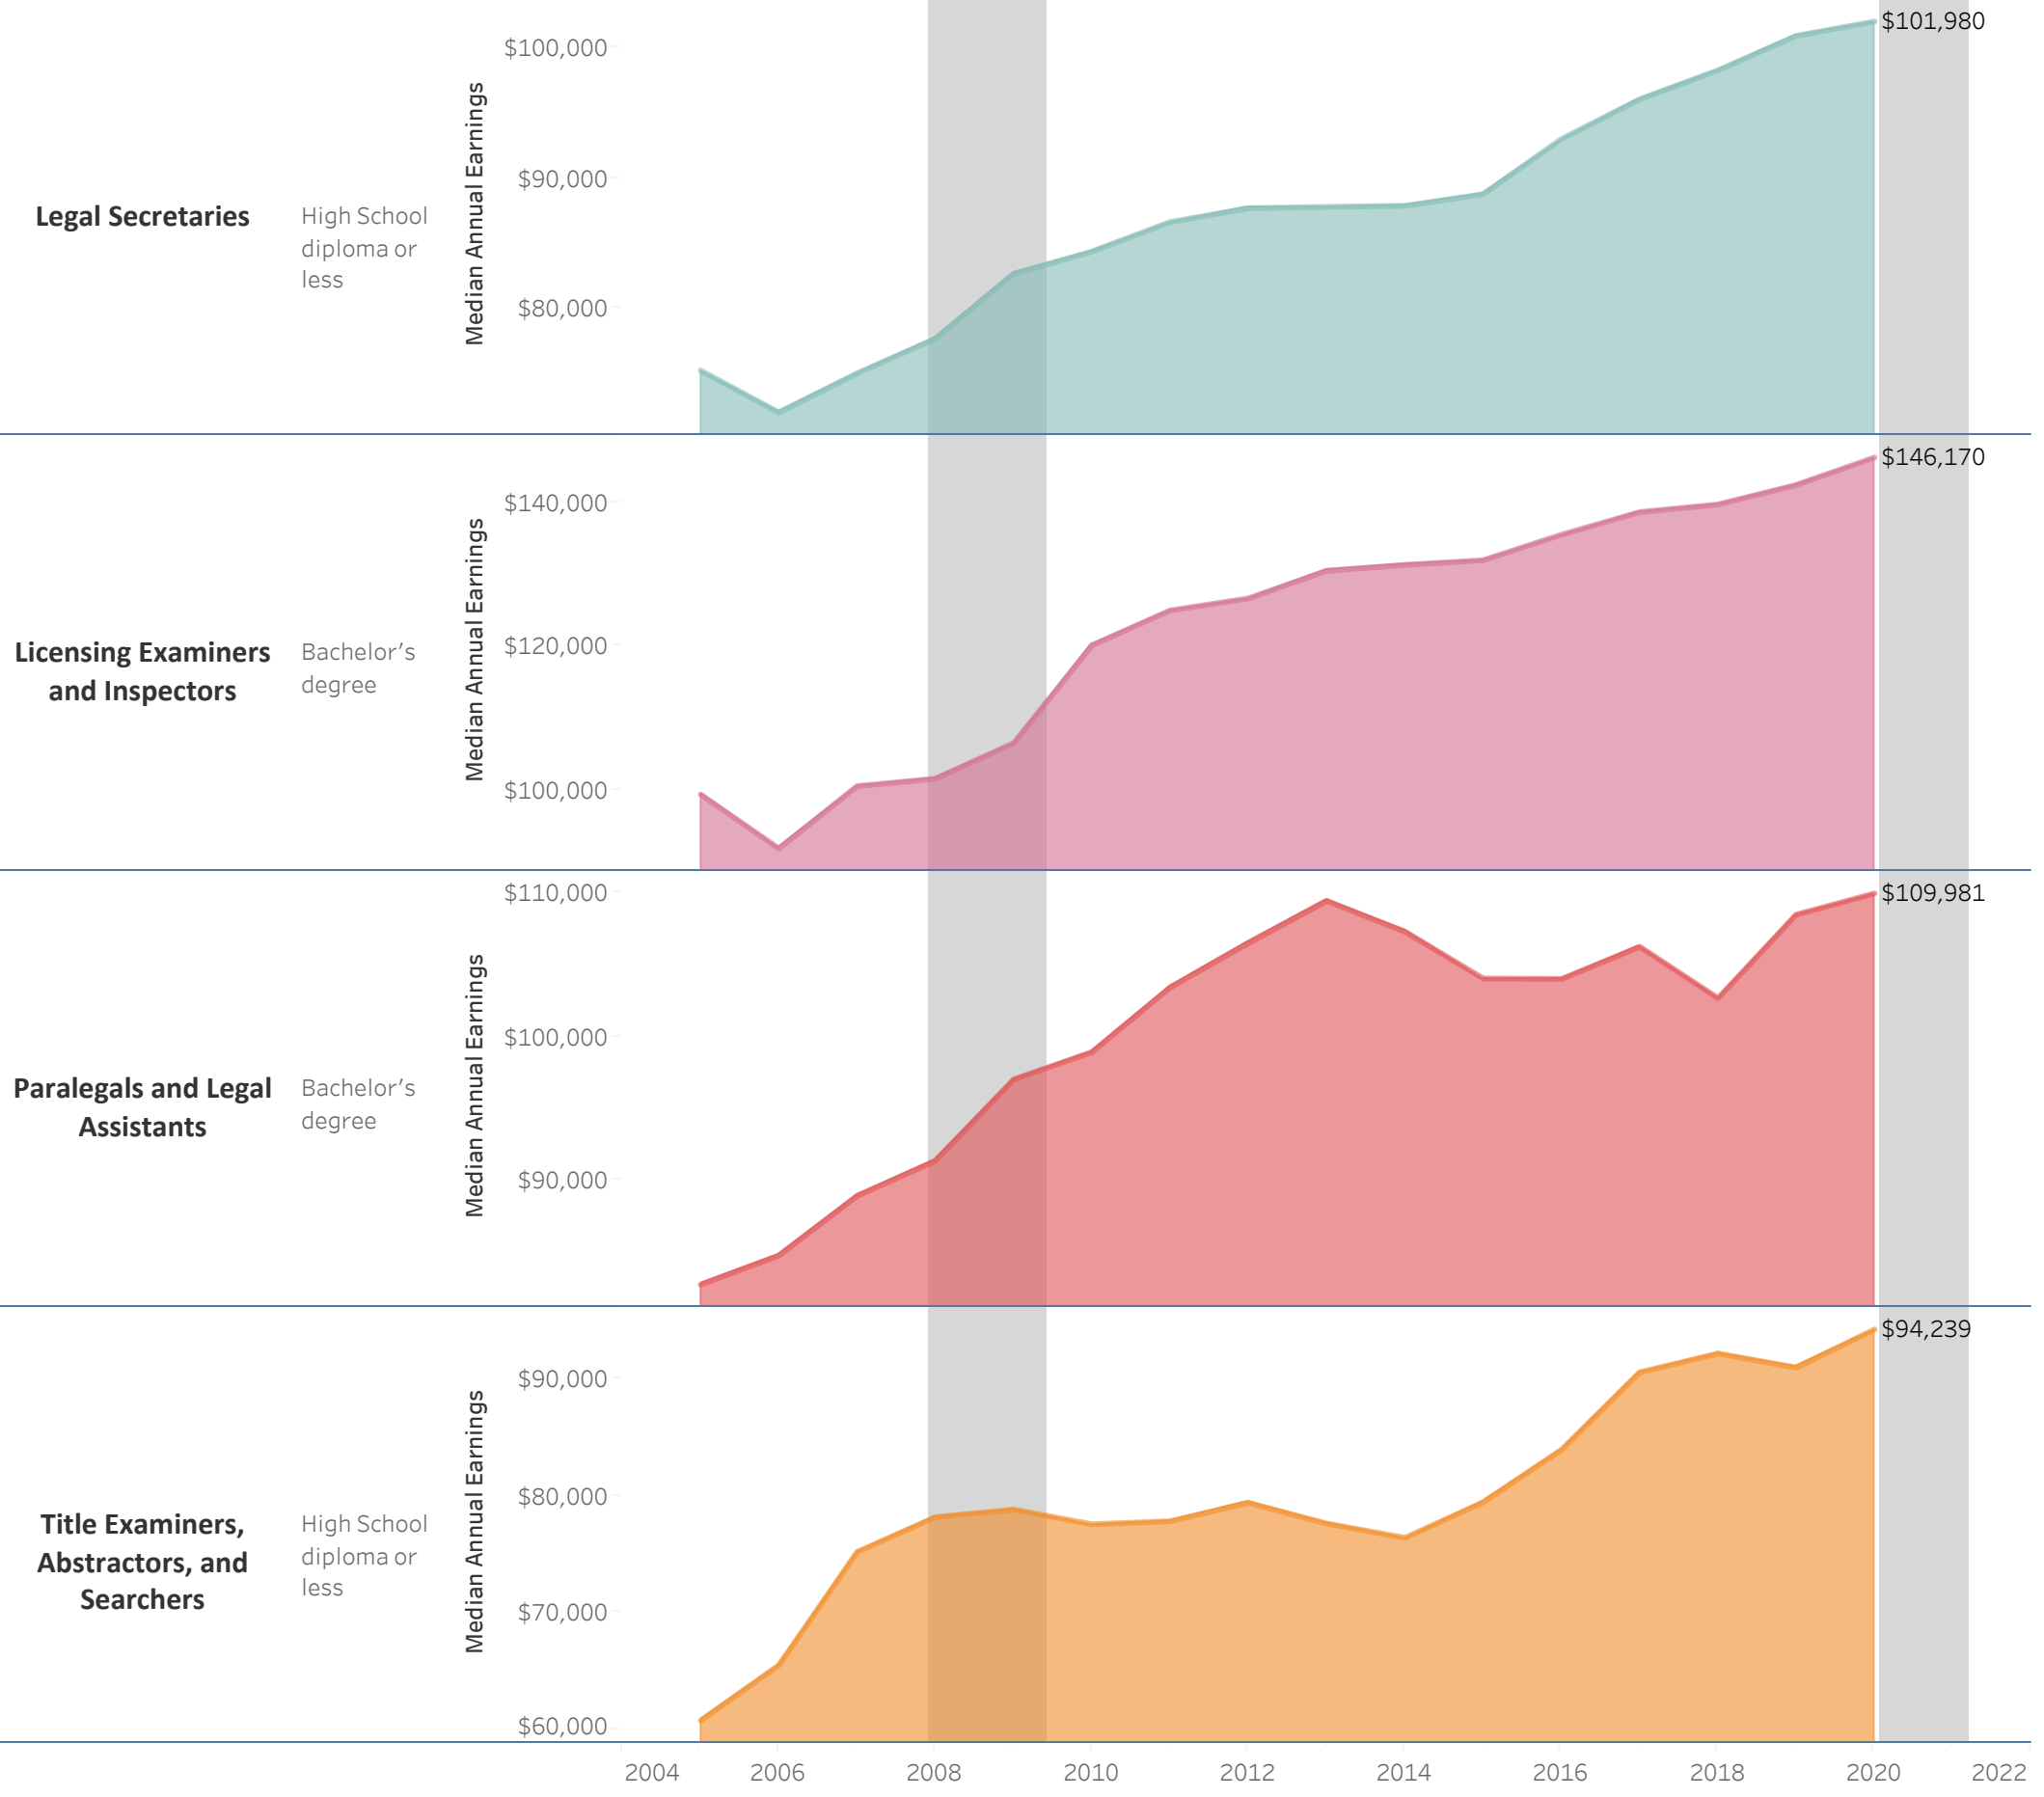

Bucks County Community College: Business & Innovation Certificate: Paralegal (CER.3129)

Vertical shaded areas indicate recessions, the 2020 recession is ongoing. All 2020 data is forecasted.

Region includes 5 NJ and 67 PA counties:

Burlington, Camden, Gloucester, Mercer, Middlesex, Adams, Allegheny, Armstrong, Beaver, Bedford, Berks, Blair, Bradford, Bucks, Butler, Cambria, Cameron, Carbon, Centre, Chester, Clarion, Clearfield, Clinton, Columbia, Crawford, Cumberland, Dauphin, Delaware, Elk, Erie, Fayette, Forest, Franklin, Fulton, Greene, Huntingdon, Indiana, Jefferson, Juniata, Lackawanna, Lancaster, Lawrence, Lebanon, Lehigh, Luzerne, Lycoming, McKean, Mercer, Mifflin, Monroe, Montgomery, Montour, Northampton, Northumberland, Perry, Philadelphia, Pike, Potter, Schuylkill, Snyder, Somerset, Sullivan, Susquehanna, Tioga, Union, Venango, Warren, Washington, Wayne, Westmoreland, Wyoming, York